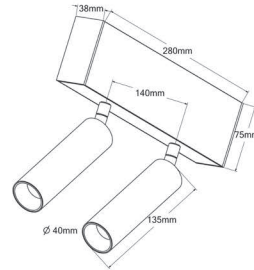

NALA DOUBLE INCL. 280 MM PROFILE

REF	PLGM/NA2/927/**/**	Nala Double 927 Gun Metal
	PLBR/NA2/927/**/**	Nala Double 927 Bronze
	PLCH/NA2/927/**/**	Nala Double 927 Champagne
	PLGM/NA2/930/**/**	Nala Double 930 Gun Metal
	PLBR/NA2/930/**/**	Nala Double 930 Bronze
	PLCH/NA2/930/**/**	Nala Double 930 Champagne
	reference builder	PLGM/NA2/927/24/A

LED	COB LED
LED LM OUTPUT	2x 710 lm
POWER CONS.	2x 9,8 W
DRIVE VOLTAGE	230 Vac
COLOR TEMP.	2.700 / 3.000 K
CRI	>90
REFLECTOR **	16° / 36° / 50°
DIMMING ***	Phase dim (PD) / 1-10V (A) / Dali (D)
FINISH	anodised gun metal anodised bronze anodised champagne
ADJUSTABLE	90° x 355°