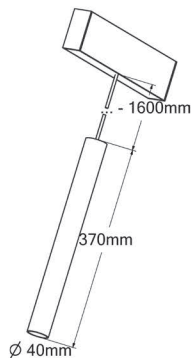

NALA SUSP L INCL. 180 MM PROFILE

| | | |
|-------------------|---------------------|---------------------------|
| REF | PLGM/NS3/927/**/** | Nala Susp L 927 Gun Metal |
| | PLBR/NS32/927/**/** | Nala Susp L 927 Bronze |
| | PLCH/NS3/927/**/** | Nala Susp L 927 Champagne |
| | PLGM/NS3/930/**/** | Nala Susp L 930 Gun Metal |
| | PLBR/NS32/930/**/** | Nala Susp L 930 Bronze |
| | PLCH/NS3/930/**/** | Nala Susp L 930 Champagne |
| reference builder | PLGM/NS3/927/24/A | |

| | |
|---------------|---|
| LED | COB LED |
| LED LM OUTPUT | 710 lm |
| POWER CONS. | 9,8 W |
| DRIVE VOLTAGE | 230 Vac |
| COLOR TEMP. | 2.700 / 3.000 K |
| CRI | >90 |
| REFLECTOR ** | 16° / 36° / 50° |
| DIMMING *** | Phase dim (PD) / 1-10V (A) / Dali (D) |
| FINISH | anodised gun metal anodised bronze anodised champagne |
| ADJUSTABLE | height adjustable |
| REMARK | black fabric power cable / length 1,6 m |

POWERLINE OPTIONS

| PROFILE COMPONENTS | DESCRIPTION | REFERENCE | REMARKS |
|--|-----------------------|-----------|--|
| Profile with PC cover / max. length 4,5 m | | | |
| | anodised gun metal /m | PLGM/001 | other anodised colors available on request |
| | anodised bronze /m | PLBR/001 | |
| | anodised champagne /m | PLCH001 | |
| Black transparant diffusor / max. length 4,5 m | | | |
| | black diffusor /m | PL/BTC | |
| Profile with ALU anodised cover / max. length 4,5 m | | | |
| | anodised gun metal /m | PLGM/002 | |
| | anodised bronze /m | PLBR/002 | |
| | anodised champagne /m | PLCH/002 | |
| End Cap (1 pc.) | | | |
| | End Cap gun metal | PLGM/EC | other anodised colors available on request |
| | End Cap bronze | PLBR/EC | |
| | End Cap champagne | PLCH/EC | |