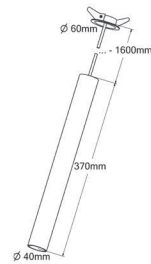

NALA L I6 SUSP

REF	NS3GM/16/927/**	Nala SUSP I6 L Gun Metal 927 **
	NS3BR/16/927/**	Nala SUSP I6 L Bronze 927 **
	NS3CH/16/927/**	Nala SUSP I6 L Champagne 927 **
	NS3GM/16/930/**	Nala SUSP I6 L Gun Metal 930 **
	NS3BR/16/930/**	Nala SUSP I6 L Bronze 930 **
	NS3CH/16/930/**	Nala SUSP I6 L Champagne 930 **

LED	COB LED
LED LM OUTPUT	710 lm
POWER CONS.	8,7 W
DRIVE CURRENT	700 mA 12,5 Vdc
COLOR TEMP.	2.700 / 3.000 K
CRI	>90
REFLECTOR **	16° / 36° / 50°
FINISH	anodised gun metal anodised bronze anodised champagne
ADJUSTABLE	height adjustable
CUT-OUT	Ø 45 mm
REMARK	driver not included black fabric power cable / length 1,6 m