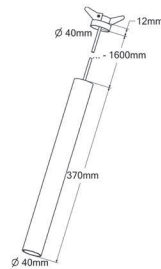

NALA L I4 SUSP

REF	NS3GM/I4/927/**	Nala SUSP I4 L Gun Metal 927 **
	NS3BR/I4/927/**	Nala SUSP I4 L Bronze 927 **
	NS3CH/I4/927/**	Nala SUSP I4 L Champagne 927 **
	NS3GM/I4/930/**	Nala SUSP I4 L Gun Metal 930 **
	NS3BR/I4/930/**	Nala SUSP I4 L Bronze 930 **
	NS3CH/I4/930/**	Nala SUSP I4 L Champagne 930 **

LED	COB LED
LED LM OUTPUT	710 lm
POWER CONS.	8,7 W
DRIVE CURRENT	700 mA 12,5 Vdc
COLOR TEMP.	2.700 / 3.000 K
CRI	>90
REFLECTOR **	16° / 36° / 50°
FINISH	anodised gun metal anodised bronze anodised champagne
ADJUSTABLE	height adjustable
CUT-OUT	Ø 35 mm
REMARK	driver not included black fabric power cable / length 1,6 m