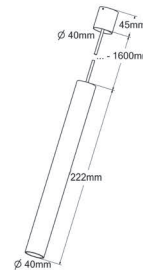

LED	COB LED
LED LM OUTPUT	710 lm
POWER CONS.	8,7 W
DRIVE CURRENT	700 mA 12,5 Vdc
COLOR TEMP.	2.700 / 3.000 K
CRI	>90
REFLECTOR **	16° / 36° / 50°
FINISH	anodised gun metal anodised bronze anodised champagne
ADJUSTABLE	height adjustable
CUT-OUT	n/a
REMARK	driver not included black fabric power cable / length 1,6 m