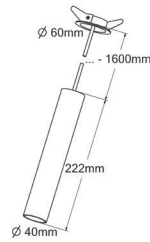

NALA M I6 SUSP

REF	NS2GM/16/927/**	Nala SUSP I6 M Gun Metal 927 **
	NS2BR/16/927/**	Nala SUSP I6 M Bronze 927 **
	NS2CH/16/927/**	Nala SUSP I6 M Champagne 927 **
	NS2GM/16/930/**	Nala SUSP I6 M Gun Metal 930 **
	NS2BR/16/930/**	Nala SUSP I6 M Bronze 930 **
	NS2CH/16/930/**	Nala SUSP I6 M Champagne 930 **

LED	COB LED
LED LM OUTPUT	710 lm
POWER CONS.	8,7 W
DRIVE CURRENT	700 mA 12,5 Vdc
COLOR TEMP.	2.700 / 3.000 K
CRI	>90
REFLECTOR **	16° / 36° / 50°
FINISH	anodised gun metal anodised bronze anodised champagne
ADJUSTABLE	height adjustable
CUT-OUT	Ø 45 mm
REMARK	driver not included black fabric power cable / length 1,6 m

CE	45mm cut out	ceiling	indoor
EG-FPC	class 3	IP20 IP rating	LED
			F