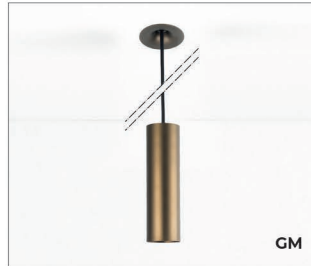

NALA S I6 SUSP

CH

BR

GM

REF	NSIGM/16/927/**	Nala SUSP I6 Gun Metal 927 **
	NSIBR/16/927/**	Nala SUSP I6 Bronze 927 **
	NSICH/16/927/**	Nala SUSP I6 Champagne 927 **
	NSIGM/16/930/**	Nala SUSP I6 Gun Metal 930 **
	NSIBRM/16/930/**	Nala SUSP I6 Bronze 930 **
	NSICH/16/930/**	Nala SUSP I6 Champagne 930 **

LED	COB LED
LED LM OUTPUT	710 lm
POWER CONS.	8,7 W
DRIVE CURRENT	700 mA 12,5 Vdc
COLOR TEMP.	2.700 / 3.000 K
CRI	>90
REFLECTOR **	16° / 36° / 50°
FINISH	anodised gun metal anodised bronze anodised champagne
ADJUSTABLE	height adjustable
CUT-OUT	Ø 45 mm
REMARK	driver not included black fabric power cable / length 1,6 m