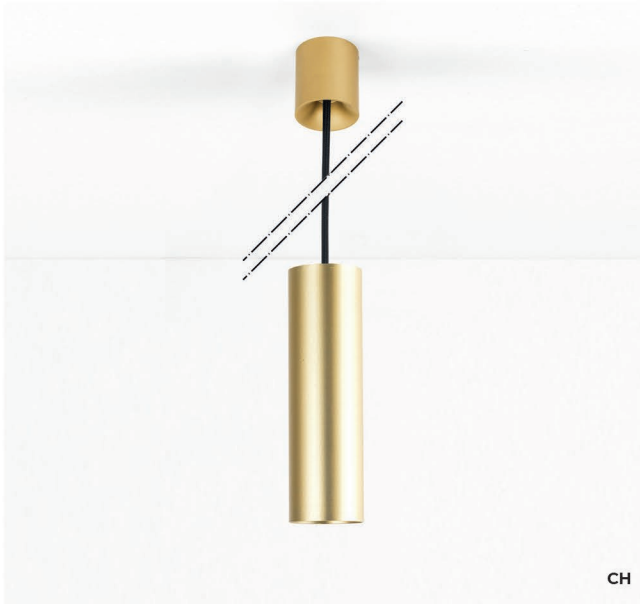

# NALA S O4 SUSP

REF	NSIGM/O4/927/**	Nala SUSP O4 S Gun Metal 927 **
	NSIBR/O4/927/**	Nala SUSP O4 S Bronze 927 **
	NSICH/O4/927/**	Nala SUSP O4 S Champagne 927 **
	NSIGM/O4/930/**	Nala SUSP O4 S Gun Metal 930 **
	NSIBR/O4/930/**	Nala SUSP O4 S Bronze 930 **
	NSICH/O4/930/**	Nala SUSP O4 S Champagne 930 **

LED	COB LED
LED LM OUTPUT	710 lm
POWER CONS.	8,7 W
DRIVE CURRENT	700 mA 12,5 Vdc
COLOR TEMP.	2.700 / 3.000 K
CRI	>90
REFLECTOR **	16° / 36° / 50°
FINISH	anodised gun metal anodised bronze anodised champagne
ADJUSTABLE	height adjustable
CUT-OUT	n/a
REMARK	driver not included black fabric power cable / length 1,6 m