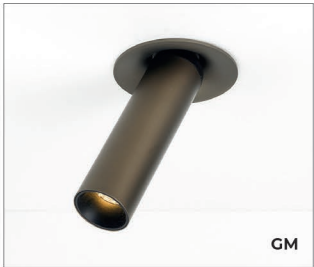

NALA IM9

CH

GM

BR

REF	NM1GM/IM9/927/**	Nala IM9 Gun Metal 927 **
	NM1BR/IM9/927/**	Nala IM9 Bronze 927 **
	NM1CH/IM9/927/**	Nala IM9 Champagne 927 **
	NM1GM/IM9/930/**	Nala IM9 Gun Metal 930 **
	NM1BR/IM9/930/**	Nala IM9 Bronze 930 **
	NM1CH/IM9/930/**	Nala IM9 Champagne 930 **

LED	COB LED
LED LM OUTPUT	710 lm
POWER CONS.	8,7 W
DRIVE CURRENT	700 mA 12,5 Vdc
COLOR TEMP.	2.700 / 3.000 K
CRI	>90
REFLECTOR **	16° / 36° / 50°
FINISH	anodised gun metal anodised bronze anodised champagne
ADJUSTABLE	40° x 360°
CUT-OUT	Ø 80 mm
REMARK	driver not included