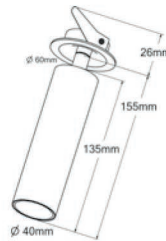

CE	45mm cut out	ceiling	indoor
EG-FPC	IP20	LED	F
class 3	IP rating