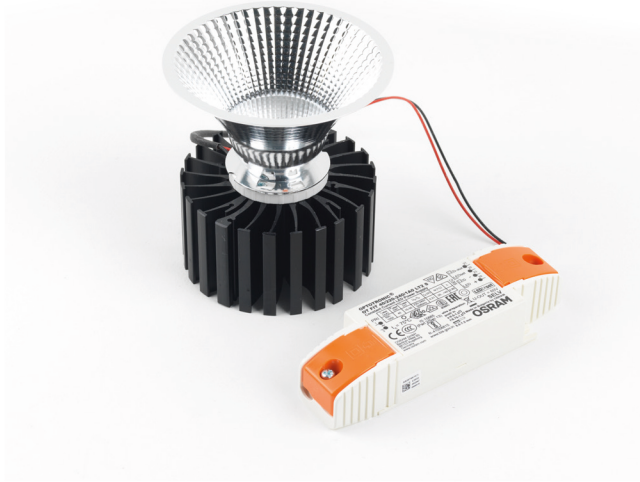

RE-LIGHT MODULE

REF C2001 Re-light module

LED	Xicato Tridonic
LED LM OUTPUT	1.300 up to 4.350 lm
POWER CONS.	according to lumen output - see table p. 255
COLOR TEMP.	2.700 / 3.000 / 4.000 K
CRI	80 up to +95
COLOR QUALITY	Xicato: artist / beauty vibrant / vibrant artist Tridonic: fashion / pure white fish / meat / gold / fruit
REFLECTOR	Xicato: 14,5° / 25,5° / 39° Tridonic: 39°
DRIVE CURRENT	supplied with driver
REMARK	replacement for CDM.../SDW.../AR111