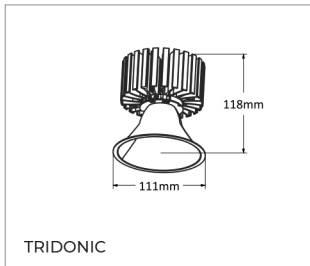

MODULE	MODEL	REFERENCE	LM OUTPUT	CRI / CCT	BEAM	DIMMING
XICATO XTM	RE-LIGHT MODULE	C2001X	1.300 lm	827 - 830 - 840 - V830	14,5° 25,5° 39°	ND DIMMING ON REQUEST
				9527 - 9530 - 9540 - V9530 - BT		
			2.000 lm	827 - 830 - 840 - V830		
				9527 - 9530 - 9540 - V9530 - BT		
			3.000 lm	827 - 830 - 840 - V830		
				9527 - 9530 - 9540 - V9530 - BT		

ND: non dimmable

MODULE	MODEL	REFERENCE	LM OUTPUT	CRI / CCT	BEAM	DIMMING
TRIDONIC SLE	RE-LIGHT MODULE	C2001T/927/39°/ND	3.870 lm	927	39°	ND DIMMING ON REQUEST
		C2001T/930/39°/ND	4.130 lm	930		
		C2001T/940/39°/ND	4.330 lm	940		
		C2001T/9730/39°/ND	3.520 lm	9730		
		C2001T/FA/39°/ND	3.860 lm	FASHION		
		C2001T/PW930/39°/ND	4.180 lm	PURE WHITE 930		
		C2001T/PW940/39°/ND	4.350 lm	PURE WHITE 940		
		C2001T/FIS/39°/ND	3.600 lm	FISH 965		
		C2001T/M+/39°/ND	2.600 lm	MEAT+		
		C2001T/FM/39°/ND	2.550 lm	FRESH MEAT		
		C2001T/G/39°/ND	3.900 lm	GOLD		
		C2001T/G+/39°/ND	2.900 lm	GOLD+		
		C2001T/FR/39°/ND	3.600 lm	FRUIT		

*W (white) or B (black)

LOWER LM OUTPUT
ALSO AVAILABLE

ND: non dimmable