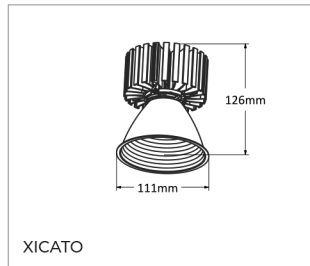

MODULE	MODEL	REFERENCE	LM OUTPUT	CRI / CCT	BEAM	DIMMING
XICATO XTM	RE-LIGHT MODULE	C2001X	1.300 lm	827 - 830 - 840 - V830	14,5° 25,5° 39°	ND DIMMING ON REQUEST
				9527 - 9530 - 9540 - V9530 - BT		
			2.000 lm	827 - 830 - 840 - V830		
				9527 - 9530 - 9540 - V9530 - BT		
			3.000 lm	827 - 830 - 840 - V830		
				9527 - 9530 - 9540 - V9530 - BT		

ND: non dimmable

MODULE	MODEL	REFERENCE	LM OUTPUT	CRI / CCT	BEAM	DIMMING
TRIDONIC SLE	RE-LIGHT MODULE	C2001T/927/39°/ND	3.870 lm	927	39°	ND DIMMING ON REQUEST
		C2001T/930/39°/ND	4.130 lm	930		
		C2001T/940/39°/ND	4.330 lm	940		
		C2001T/9730/39°/ND	3.520 lm	9730		
		C2001T/FA/39°/ND	3.860 lm	FASHION		
		C2001T/PW930/39°/ND	4.180 lm	PURE WHITE 930		
		C2001T/PW940/39°/ND	4.350 lm	PURE WHITE 940		
		C2001T/FIS/39°/ND	3.600 lm	FISH 965		
		C2001T/M+/39°/ND	2.600 lm	MEAT+		
		C2001T/FM/39°/ND	2.550 lm	FRESH MEAT		
		C2001T/G/39°/ND	3.900 lm	GOLD		
		C2001T/G+/39°/ND	2.900 lm	GOLD+		
		C2001T/FR/39°/ND	3.600 lm	FRUIT		

*W (white) or B (black)

LOWER LM OUTPUT
ALSO AVAILABLE

ND: non dimmable