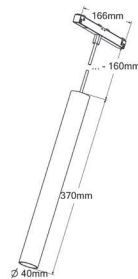

NALA AT SUSP L

REF	ATNS3GM/927/**/**	Nala AT SUSP L Gun Metal 927 / ** / **
	ATNS3BR/927/**/**	Nala AT SUSP L Bronze 927 / ** / **
	ATNS3CH/927/**/**	Nala AT SUSP L Champagne 927 / ** / **
	ATNS3GM/930/**/**	Nala AT SUSP L Gun Metal 930 / ** / **
	ATNS3BR/930/**/**	Nala AT SUSP L Bronze 930 / ** / **
	ATNS3CH/930/**/**	Nala AT SUSP L Champagne 9307 / ** / **
	reference builder	ATNS3GM/927/24/A

LED	COB LED
LED LM OUTPUT	710 lm
POWER CONS.	8,7 W
DRIVE VOLTAGE	48 Vdc
COLOR TEMP.	2.700 / 3.000 K
CRI	>90
REFLECTOR **	16° / 36° / 50°
DIMMING ***	1-10 V (A) / Dali (D)
FINISH	anodised gun metal anodised bronze anodised champagne
ADJUSTABLE	height adjustable
REMARK	black fabric power cable please specify length in your order

CH

BR

GM