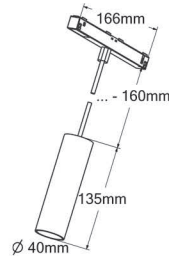

CH

BR

GM

NALA AT SUSP S

| | | |
|-------------------|---------------------|-------------------------------------------|
| REF | ATNSIGM/927/**/**** | Nala AT SUSP S Gun Metal 927 / ** / **** |
| | ATNSIBR/927/**/**** | Nala AT SUSP S Bronze 927 / ** / **** |
| | ATNSICH/927/**/**** | Nala AT SUSP S Champagne 927 / ** / **** |
| | ATNSIGM/930/**/**** | Nala AT SUSP S Gun Metal 930 / ** / **** |
| | ATNSIBR/930/**/**** | Nala AT SUSP S Bronze 930 / ** / **** |
| | ATNSICH/930/**/**** | Nala AT SUSP S Champagne 9307 / ** / **** |
| reference builder | ATNSIGM/927/24/A | |

| | |
|---------------|-----------------------------------------------------------------|
| LED | COB LED |
| LED LM OUTPUT | 710 lm |
| POWER CONS. | 8,7 W |
| DRIVE VOLTAGE | 48 Vdc |
| COLOR TEMP. | 2.700 / 3.000 K |
| CRI | >90 |
| REFLECTOR ** | 16° / 36° / 50° |
| DIMMING *** | 1-10 V (A) / Dali (D) |
| FINISH | anodised gun metal anodised bronze anodised champagne |
| ADJUSTABLE | height adjustable |
| REMARK | black fabric power cable please specify length in your order |