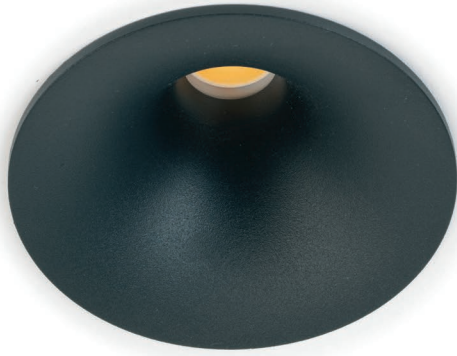

PICCOLO 80

REF	A6141W/927	Piccolo 80 white 2.700 K
	A6141W/930	Piccolo 80 white 3.000 K
	A6141B/927	Piccolo 80 black 2.700 K
	A6141B/930	Piccolo 80 black 3.000 K

LED	AC driven COB technology
LED LM OUTPUT	2.700 K: 696 lm 3.000 K: 750 lm
POWER CONS.	10 W
DRIVE VOLTAGE	230 Vac
COLOR TEMP.	2.700 / 3.000 K
CRI	+90
REFLECTOR	60° wide beam
FINISH	white RAL 9016 tex black RAL 9005 tex
ADJUSTABLE	n/a
CUT-OUT	Ø 80 mm
REMARK	blade springs for easy mounting mains dimmable (leading & trailing) provided with 2x 3P terminal block