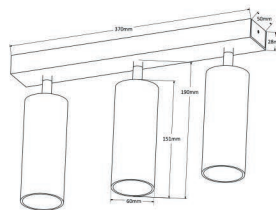

MINI TUBE 3 ON LED

REF	A1005W/927/24	Mini Tube 3 ON white LED 927 R24
	A1005W/927/36	Mini Tube 3 ON white LED 927 R36
	A1005W/930/24	Mini Tube 3 ON white LED 930 R24
	A1005W/930/36	Mini Tube 3 ON white LED 930 R36
	A1005B/927/24	Mini Tube 3 ON black LED 927 R24
	A1005B/927/36	Mini Tube 3 ON black LED 927 R36
	A1005B/930/24	Mini Tube 3 ON black LED 930 R24
	A1005B/930/36	Mini Tube 3 ON black LED 930 R36

LED	LED Engine
LED LM OUTPUT	700 lm
POWER CONS.	10 W
DRIVE CURRENT	2x 230 Vac
COLOR TEMP.	2.700 / 3.000 K
CRI	92
REFLECTOR	36°
FINISH	white RAL 9016 tex black RAL 9005 tex
ADJUSTABLE	45° x 355°
REMARK	mains dimmable (leading & trailing)