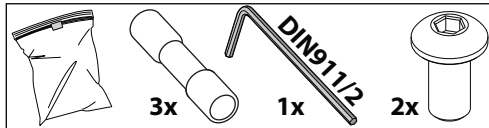

ENTERO SQ-L X

**A**

Current	350mA	500mA	700mA	800mA	900mA
No accessories	✓	✓	✓	✓	✓
Linear spread lens - 28500 0130	✓	✓	✓	✓	
Spread lens - 28500 0140	✓	✓	✓	✓	
Softening lens - 28500 0150	✓	✓	✓	✓	
Glass SBL - 28500 0160	✓	✓	✓	✓	
Honeycomb single use - 28500 0170	✓	✓	✓	✓	