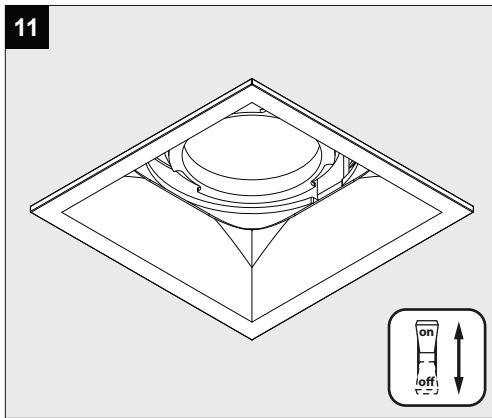

ENTERO SQ-L X

**A**

Current	350mA	500mA	700mA	800mA	900mA
No accessories	✓	✓	✓	✓	✓
Linear spread lens - 28500 0130	✓	✓	✓	✓	
Spread lens - 28500 0140	✓	✓	✓	✓	
Softening lens - 28500 0150	✓	✓	✓	✓	
Glass SBL - 28500 0160	✓	✓	✓	✓	
Honeycomb single use - 28500 0170	✓	✓	✓	✓	