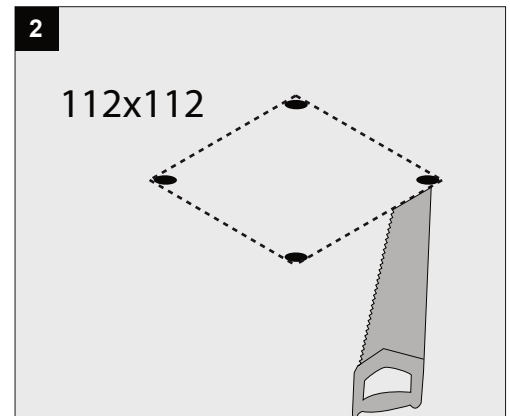

ENTERO SQ-L X

**A**

Current	350mA	500mA	700mA	800mA	900mA
No accessories	✓	✓	✓	✓	✓
Linear spread lens - 28500 0130	✓	✓	✓	✓	
Spread lens - 28500 0140	✓	✓	✓	✓	
Softening lens - 28500 0150	✓	✓	✓	✓	
Glass SBL - 28500 0160	✓	✓	✓	✓	
Honeycomb single use - 28500 0170	✓	✓	✓	✓	