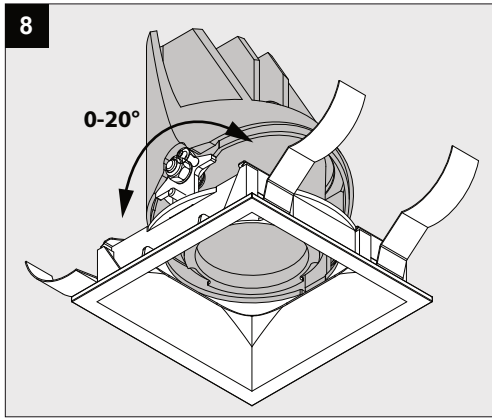

ENTERO SQ-L X

**A**

Current	350mA	500mA	700mA	800mA	900mA
No accessories	✓	✓	✓	✓	✓
Linear spread lens - 28500 0130	✓	✓	✓	✓	
Spread lens - 28500 0140	✓	✓	✓	✓	
Softening lens - 28500 0150	✓	✓	✓	✓	
Glass SBL - 28500 0160	✓	✓	✓	✓	
Honeycomb single use - 28500 0170	✓	✓	✓	✓	