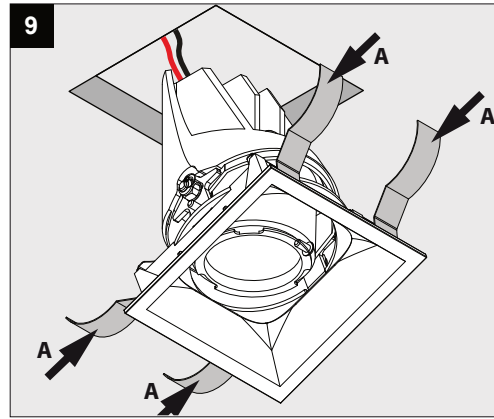

ENTERO SQ-L X

**A**

Current	350mA	500mA	700mA	800mA	900mA
No accessories	✓	✓	✓	✓	✓
Linear spread lens - 28500 0130	✓	✓	✓	✓	
Spread lens - 28500 0140	✓	✓	✓	✓	
Softening lens - 28500 0150	✓	✓	✓	✓	
Glass SBL - 28500 0160	✓	✓	✓	✓	
Honeycomb single use - 28500 0170	✓	✓	✓	✓	