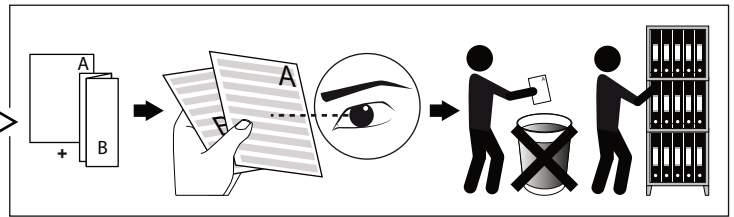

ENTERO SQ-L X

**A**

Current	350mA	500mA	700mA	800mA	900mA
No accessories	✓	✓	✓	✓	✓
Linear spread lens - 28500 0130	✓	✓	✓	✓	
Spread lens - 28500 0140	✓	✓	✓	✓	
Softening lens - 28500 0150	✓	✓	✓	✓	
Glass SBL - 28500 0160	✓	✓	✓	✓	
Honeycomb single use - 28500 0170	✓	✓	✓	✓	