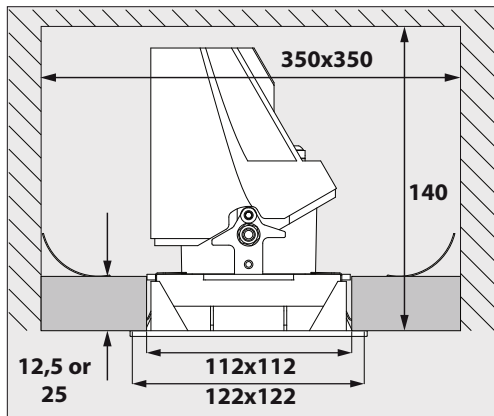

ENTERO SQ-L X

**A**

Current	350mA	500mA	700mA	800mA	900mA
No accessories	✓	✓	✓	✓	✓
Linear spread lens - 28500 0130	✓	✓	✓	✓	
Spread lens - 28500 0140	✓	✓	✓	✓	
Softening lens - 28500 0150	✓	✓	✓	✓	
Glass SBL - 28500 0160	✓	✓	✓	✓	
Honeycomb single use - 28500 0170	✓	✓	✓	✓	