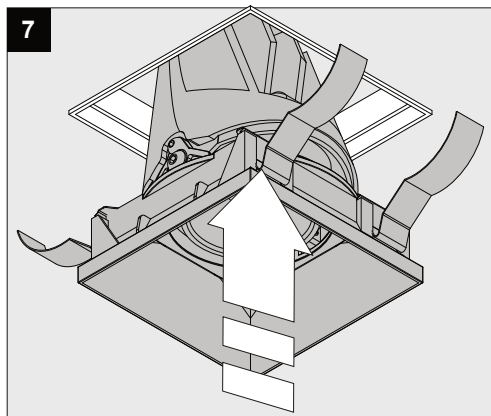

ENTERO SQ-M TRIMLESS

**A**

Current	450mA	500mA	700mA
No accessories	✓	✓	✓
Linear spread lens - 28500 0070	✓	✓	
Spread lens - 28500 0080	✓	✓	
Softening lens - 28500 0090	✓	✓	
Glass SBL - 28500 0100	✓	✓	
Honeycomb single use - 28500 0110	✓	✓	
Honeycomb double use - 28500 0120	✓		