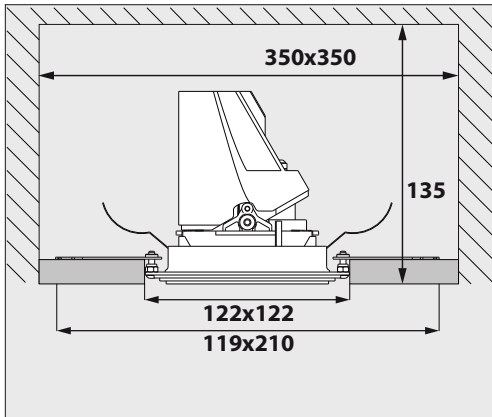

ENTERO SQ-M TRIMLESS

**A**

Current	450mA	500mA	700mA
No accessories	✓	✓	✓
Linear spread lens - 28500 0070	✓	✓	
Spread lens - 28500 0080	✓	✓	
Softening lens - 28500 0090	✓	✓	
Glass SBL - 28500 0100	✓	✓	
Honeycomb single use - 28500 0110	✓	✓	
Honeycomb double use - 28500 0120	✓		