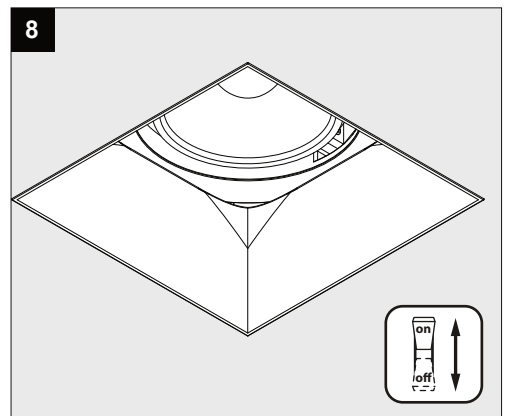

ENTERO SQ-M TRIMLESS

**A**

Current	450mA	500mA	700mA
No accessories	✓	✓	✓
Linear spread lens - 28500 0070	✓	✓	
Spread lens - 28500 0080	✓	✓	
Softening lens - 28500 0090	✓	✓	
Glass SBL - 28500 0100	✓	✓	
Honeycomb single use - 28500 0110	✓	✓	
Honeycomb double use - 28500 0120	✓		