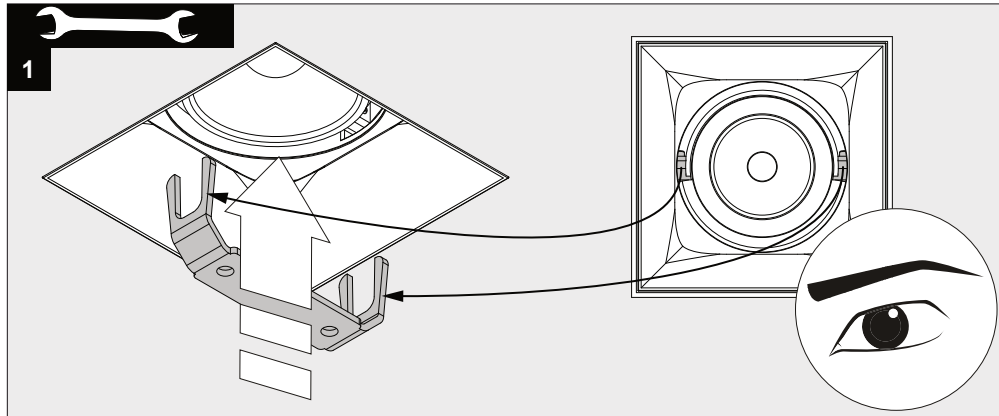

ENTERO SQ-M TRIMLESS

**A**

Current	450mA	500mA	700mA
No accessories	✓	✓	✓
Linear spread lens - 28500 0070	✓	✓	
Spread lens - 28500 0080	✓	✓	
Softening lens - 28500 0090	✓	✓	
Glass SBL - 28500 0100	✓	✓	
Honeycomb single use - 28500 0110	✓	✓	
Honeycomb double use - 28500 0120	✓		