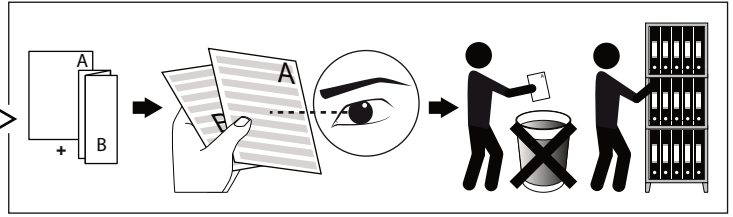

ENTERO SQ-M TRIMLESS

**A**

Current	450mA	500mA	700mA
No accessories	✓	✓	✓
Linear spread lens - 28500 0070	✓	✓	
Spread lens - 28500 0080	✓	✓	
Softening lens - 28500 0090	✓	✓	
Glass SBL - 28500 0100	✓	✓	
Honeycomb single use - 28500 0110	✓	✓	
Honeycomb double use - 28500 0120	✓		