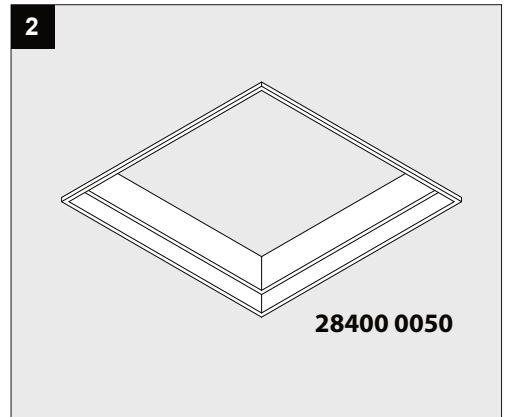

ENTERO SQ-M TRIMLESS

**A**

Current	450mA	500mA	700mA
No accessories	✓	✓	✓
Linear spread lens - 28500 0070	✓	✓	
Spread lens - 28500 0080	✓	✓	
Softening lens - 28500 0090	✓	✓	
Glass SBL - 28500 0100	✓	✓	
Honeycomb single use - 28500 0110	✓	✓	
Honeycomb double use - 28500 0120	✓		