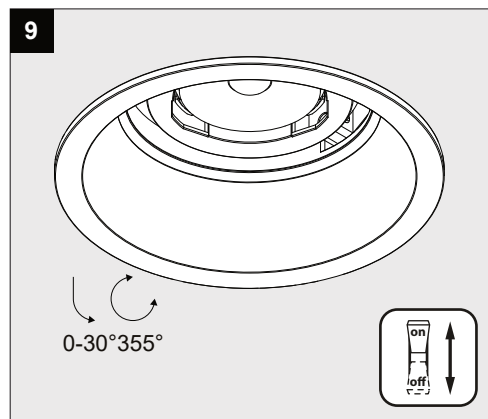

ENTERO RD-S TW

**A**

Current	500mA
No accessories	✓
Linear spread lens - 28500 0010	✓
Spread lens - 28500 0020	✓
Softening lens - 28500 0030	✓
Glass SBL - 28500 0040	✓
Honeycomb single use - 28500 0050	✓