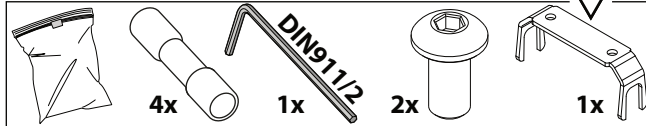

ENTERO RD-S TW

**A**

Current	500mA
No accessories	✓
Linear spread lens - 28500 0010	✓
Spread lens - 28500 0020	✓
Softening lens - 28500 0030	✓
Glass SBL - 28500 0040	✓
Honeycomb single use - 28500 0050	✓