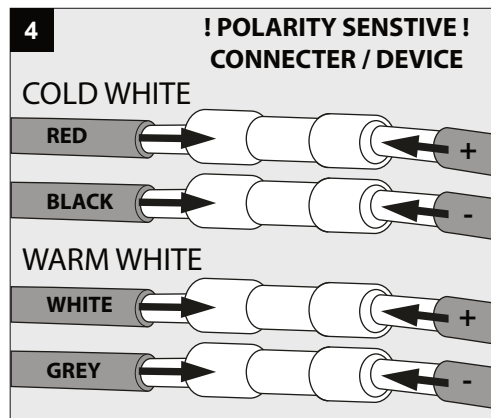

ENTERO RD-S TW

**A**

Current	500mA
No accessories	✓
Linear spread lens - 28500 0010	✓
Spread lens - 28500 0020	✓
Softening lens - 28500 0030	✓
Glass SBL - 28500 0040	✓
Honeycomb single use - 28500 0050	✓