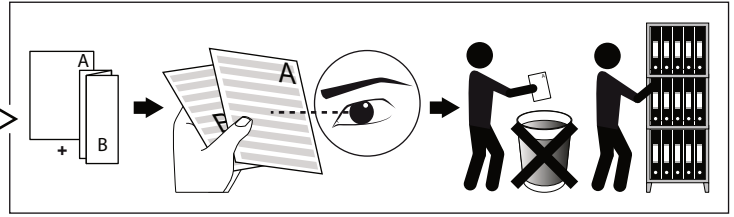

ENTERO RD-S TW

**A**

Current	500mA
No accessories	✓
Linear spread lens - 28500 0010	✓
Spread lens - 28500 0020	✓
Softening lens - 28500 0030	✓
Glass SBL - 28500 0040	✓
Honeycomb single use - 28500 0050	✓