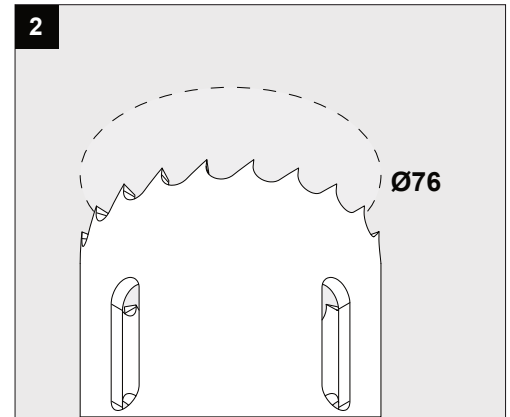

ENTERO RD-S TW

**A**

Current	500mA
No accessories	✓
Linear spread lens - 28500 0010	✓
Spread lens - 28500 0020	✓
Softening lens - 28500 0030	✓
Glass SBL - 28500 0040	✓
Honeycomb single use - 28500 0050	✓