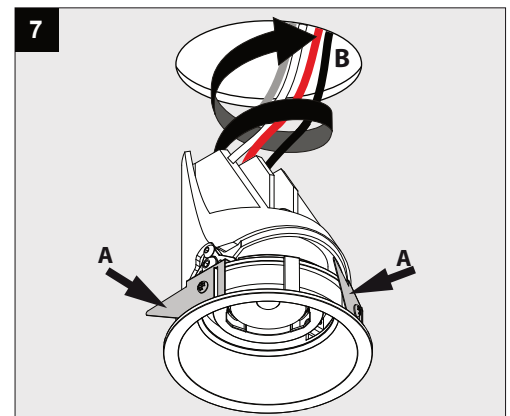

ENTERO RD-S TW

**A**

Current	500mA
No accessories	✓
Linear spread lens - 28500 0010	✓
Spread lens - 28500 0020	✓
Softening lens - 28500 0030	✓
Glass SBL - 28500 0040	✓
Honeycomb single use - 28500 0050	✓