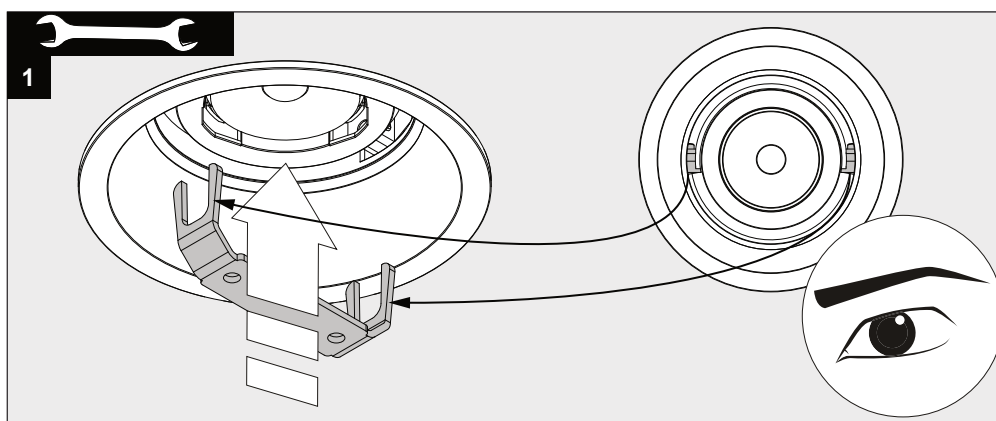

ENTERO RD-S TW

**A**

Current	500mA
No accessories	✓
Linear spread lens - 28500 0010	✓
Spread lens - 28500 0020	✓
Softening lens - 28500 0030	✓
Glass SBL - 28500 0040	✓
Honeycomb single use - 28500 0050	✓