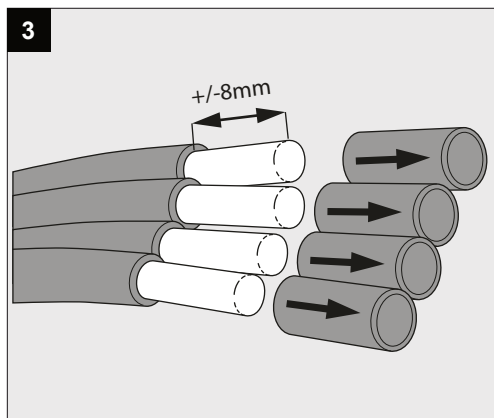

ENTERO RD-S TW

**A**

Current	500mA
No accessories	✓
Linear spread lens - 28500 0010	✓
Spread lens - 28500 0020	✓
Softening lens - 28500 0030	✓
Glass SBL - 28500 0040	✓
Honeycomb single use - 28500 0050	✓