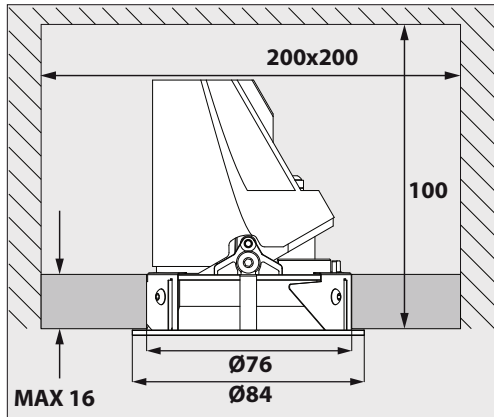

ENTERO RD-S TW

**A**

Current	500mA
No accessories	✓
Linear spread lens - 28500 0010	✓
Spread lens - 28500 0020	✓
Softening lens - 28500 0030	✓
Glass SBL - 28500 0040	✓
Honeycomb single use - 28500 0050	✓