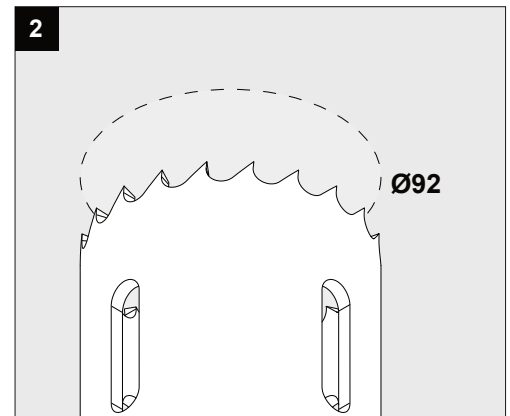

ENTERO RD-M TW

A

| Current | 500mA |
|-----------------------------------|-------|
| No accessories | ✓ |
| Linear spread lens - 28500 0070 | ✓ |
| Spread lens - 28500 0080 | ✓ |
| Softening lens - 28500 0090 | ✓ |
| Glass SBL - 28500 0100 | ✓ |
| Honeycomb single use - 28500 0110 | ✓ |