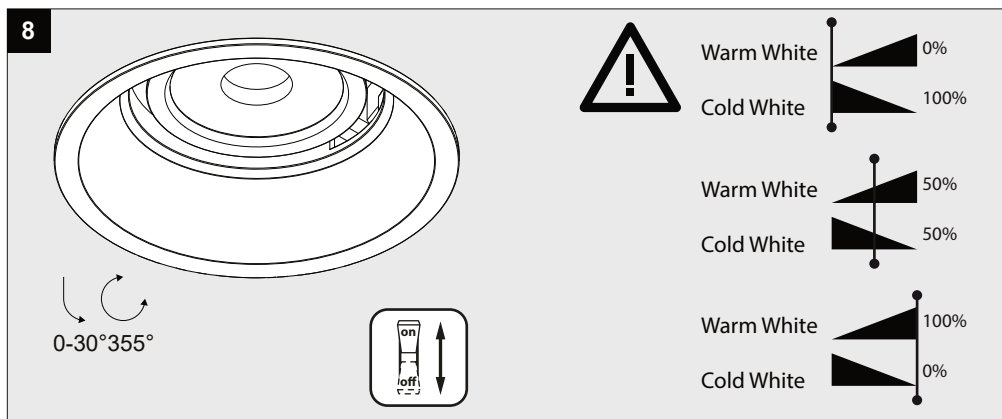

ENTERO RD-M TW

A

| Current | 500mA |
|-----------------------------------|-------|
| No accessories | ✓ |
| Linear spread lens - 28500 0070 | ✓ |
| Spread lens - 28500 0080 | ✓ |
| Softening lens - 28500 0090 | ✓ |
| Glass SBL - 28500 0100 | ✓ |
| Honeycomb single use - 28500 0110 | ✓ |