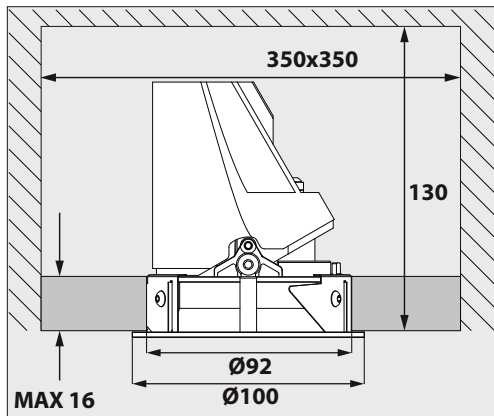

ENTERO RD-M TW

A

| Current | 500mA |
|-----------------------------------|-------|
| No accessories | ✓ |
| Linear spread lens - 28500 0070 | ✓ |
| Spread lens - 28500 0080 | ✓ |
| Softening lens - 28500 0090 | ✓ |
| Glass SBL - 28500 0100 | ✓ |
| Honeycomb single use - 28500 0110 | ✓ |