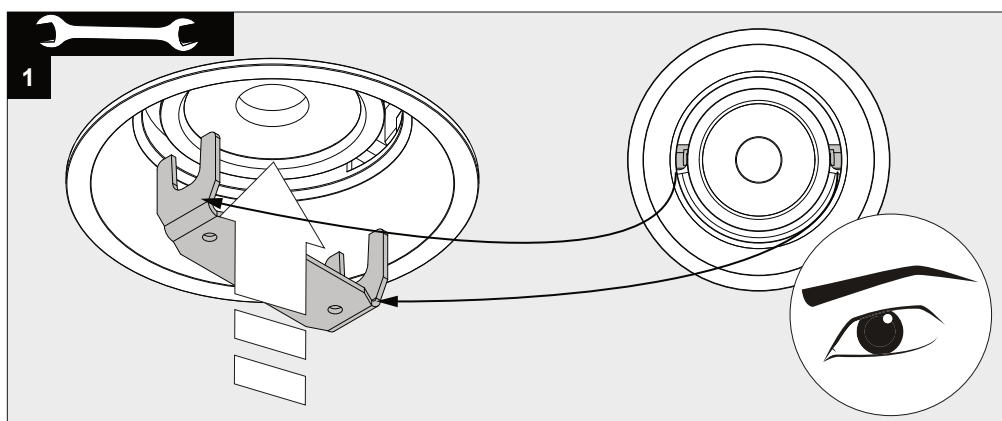

ENTERO RD-M TW

A

| Current | 500mA |
|-----------------------------------|-------|
| No accessories | ✓ |
| Linear spread lens - 28500 0070 | ✓ |
| Spread lens - 28500 0080 | ✓ |
| Softening lens - 28500 0090 | ✓ |
| Glass SBL - 28500 0100 | ✓ |
| Honeycomb single use - 28500 0110 | ✓ |