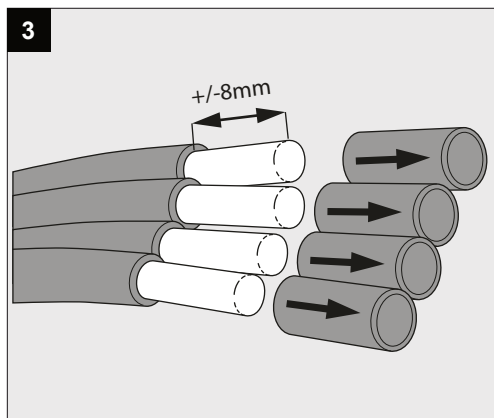

ENTERO RD-M TW

A

| Current | 500mA |
|-----------------------------------|-------|
| No accessories | ✓ |
| Linear spread lens - 28500 0070 | ✓ |
| Spread lens - 28500 0080 | ✓ |
| Softening lens - 28500 0090 | ✓ |
| Glass SBL - 28500 0100 | ✓ |
| Honeycomb single use - 28500 0110 | ✓ |