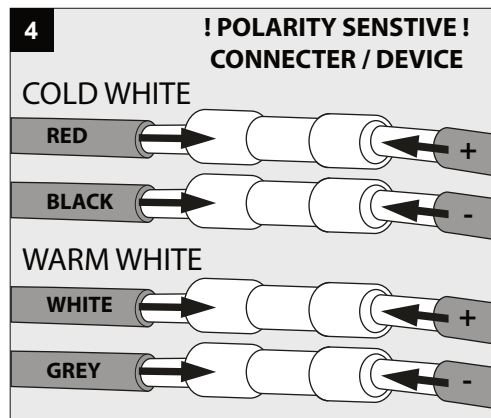

ENTERO RD-M TW

A

| Current | 500mA |
|-----------------------------------|-------|
| No accessories | ✓ |
| Linear spread lens - 28500 0070 | ✓ |
| Spread lens - 28500 0080 | ✓ |
| Softening lens - 28500 0090 | ✓ |
| Glass SBL - 28500 0100 | ✓ |
| Honeycomb single use - 28500 0110 | ✓ |