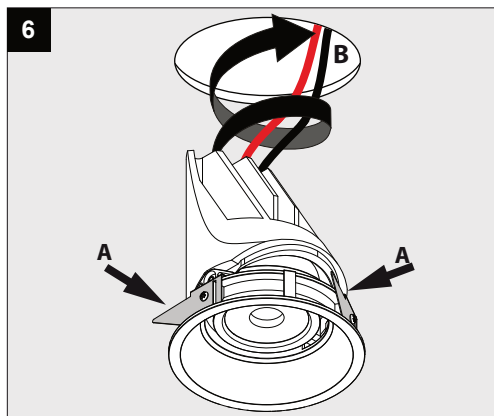

ENTERO RD-M TW

A

| Current | 500mA |
|-----------------------------------|-------|
| No accessories | ✓ |
| Linear spread lens - 28500 0070 | ✓ |
| Spread lens - 28500 0080 | ✓ |
| Softening lens - 28500 0090 | ✓ |
| Glass SBL - 28500 0100 | ✓ |
| Honeycomb single use - 28500 0110 | ✓ |