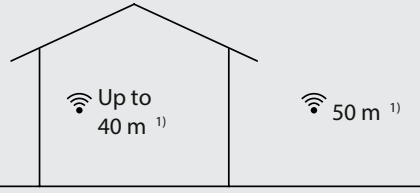

**DIM5
(Broadcast)**

mesh network technology

Device acts also as a repeater. Longer ranges can be achieved by using multiple Casambi units.

¹⁾ Range is highly dependant on the surrounding and obstacles, such as walls and building materials.

MORE INFO FOR WIRELESS DIMMING

<https://www.deltalight.com/downloads/CTRL_Delta_SUG.pdf>

MORE INFO FOR M - WIRELESS CONTROL DIM5

<https://www.deltalight.com/downloads/manual/21032_0085_HAND.pdf>

TECHNICAL DATA

RADIO TRANSCEIVER

Operating frequencies: 2,4...2,483 Ghz
Maximum output power: +4 dBm

OPERATING CONDITIONS

Ambient temperature, TA: -20...+45°C
Max. case temperature, TC : +65°C
Storage temperature: -25...+75°C
Max. relative humidity: 0...80%, non cond

CONNECTORS

Wire range, solid & stranded: 0,5-1,5mm²
16-20AWG
Wire strip length: 6-8mm

MECHANICAL DATA

Dimensions: 40,4 x 36,3 x 14 mm
Weigth: 15g
Degree of protection: IP20 (Indoor)

NETWORK

Only available with Evolution firmware version 32.0

NETWORK

Device limit: 64 DALI instances