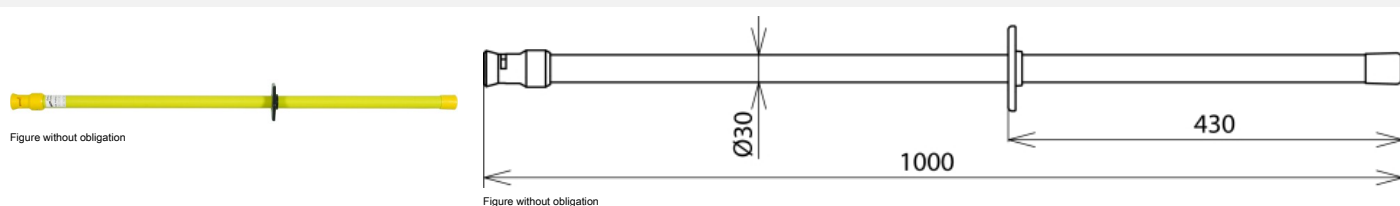

## ES SQ 1000 (761 011)

Type	ES SQ 1000
Part No.	761 011
Total length (l <sub>g</sub> )	1000 mm
Length (handle) (l <sub>h</sub> )	430 mm
Max. load on the operating head	35 kg
Standard	T pin shaft DIN 48087
Temperature range	-25 °C ... +55 °C
For use in	Indoor and outdoor installations
Material (insulating tube)	Glass-fibre reinforced polyester tube
Diameter	30 mm
Supporting head for	T pin shaft
Anti-rotation plug-in coupling including end fitting	No
Type of device	Earthing stick
Weight	1,05 kg
Customs tariff number (Comb. Nomenclature EU)	85389099
GTIN	4013364000230
PU	1 pc(s)