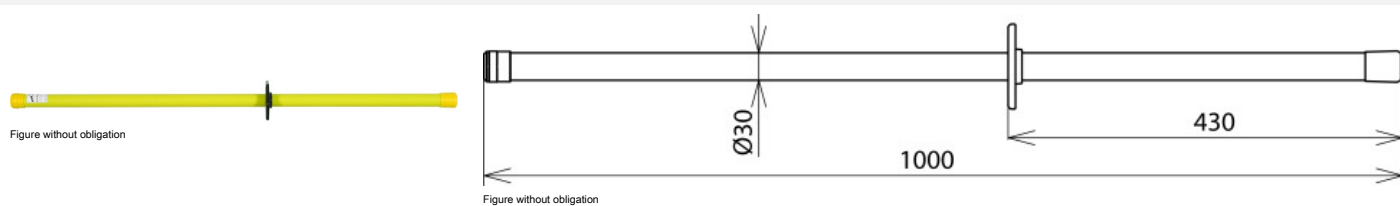

## ES SK 1000 (761 010)

Type	ES SK 1000
Part No.	761 010
Total length (l <sub>g</sub> )	1000 mm
Length (handle) (l <sub>h</sub> )	430 mm
Max. load on the operating head	35 kg
Temperature range	-25 °C ... +55 °C
For use in	Indoor and outdoor installations
Material (insulating tube)	Glass-fibre reinforced polyester tube
Diameter	30 mm
Supporting head for	Hexagon shaft (width across flats 19 mm)
Anti-rotation plug-in coupling including end fitting	No
Type of device	Earthing stick
Weight	980 g
Customs tariff number (Comb. Nomenclature EU)	85389099
GTIN	4013364000155
PU	1 pc(s)