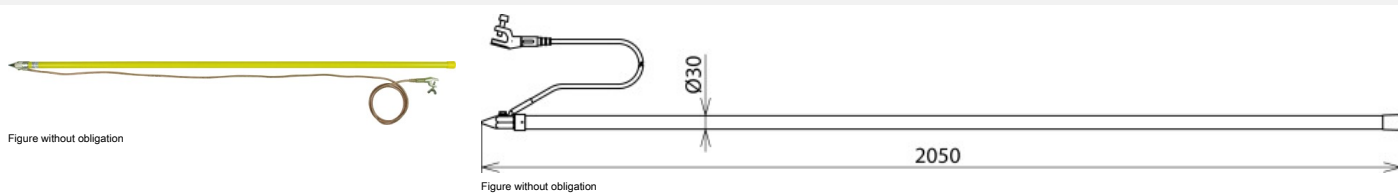

EV TS 2000 EK (758 001)

Type	EV TS 2000 EK
Part No.	758 001
Cable length	3500 mm
Cable cross-section	16 mm ²
Cable sheath	Transparent
Material (earthing cable)	Cu, highly flexible
Tube length	2000 mm
Total length (l _c)	2050 mm
Clamping range	Up to 20 mm
Use	Not suitable for use in wet weather conditions
Material (contact electrode)	Cu alloy/gal Sn
Material (insulating tube)	Glass-fibre reinforced polyester tube
Weight	2,21 kg
Customs tariff number (Comb. Nomenclature EU)	85369095
GTIN	4013364004030
PU	1 pc(s)