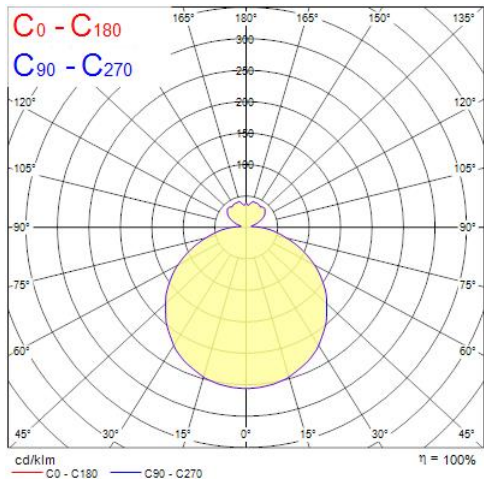

### Fotometrische gegevens

Distance [m]	Cone diameter [m]	Illuminance [lx]
0.5	1.74	718 45
1.0	3.48	180 11
1.5	5.22	80 5
2.0	6.96	45 3
2.5	8.70	29 2
3.0	10.43	20 1

Distance [m] Cone diameter [m] Illuminance [lx]  
C0 - C180 (Half beam angle: 120.2°)