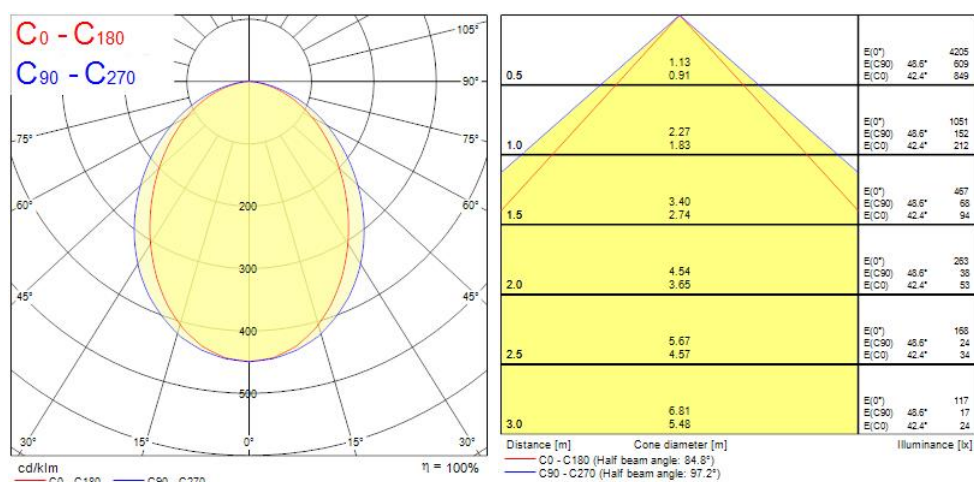

Concord

MC2 TRIM 1.2M 4K DALI WHT OPAL 2093127

Luminantiecontrole	< 17
Photobiological Risk Group	RG0
Totaal energieverbruik (W)	21
Elektrische beschermingsklasse	Klasse I
Type ballast	Elektronische ballast
Minimum dimniveau (%)	1
Kleur behuizing	Wit
IP waarde	IP20
IK waarde	IK02
EAN code	5025768931279
Garantie	5 jaar

Fotometrische gegevens