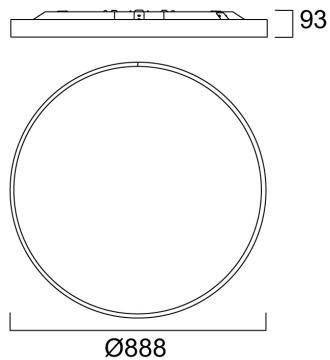

Concord

COLOSSAL 900mm 840 PRISM DIR WHITE DALI EM 2071246

Productkenmerken

• 900mm diameter circular architectural luminaire, can be surface mounted or suspended. Powder coated aluminium housing (RAL9016) with PMMA prismatic diffuser. Direct light distribution, 8170lm luminous flux, 60W system power, 136lm/W luminaire efficacy. DALI dimmable. 3 hours integrated emergency. Colour rendering index Ra >80, 4000K Neutral White LED, chromaticity tolerance of 3-step MacAdam ellipse. IP40/IP20, IK03. 350mA drive current. UGR≤19. Electrical protection Class1, 220-240V. Reported lifetime 66k hours L90B10.

Fotometrische gegevens

Distance [m]	Cone diameter [m]	E(0°) E(C0)	Illuminance [lx]
0.5	1.04	46.2°	15320 2546
1.0	2.09	46.2°	3830 637
1.5	3.13	46.2°	1702 283
2.0	4.17	46.2°	968 159
2.5	5.21	46.2°	613 102
3.0	6.26	46.2°	426 71

Distance [m] Cone diameter [m] Illuminance [lx]
 C0 - C180 (Half beam angle: 52.4°)

Concord

COLOSSAL 900mm 840 PRISM DIR WHITE DALI EM 2071246

Technische tekenings

Gegevenstabel

GENERAL DATA

Productnaam	COLOSSAL 900mm 840 PRISM DIR WHITE DALI EM
Technologie	LED (3 SDCM)
Lampvoet	N/A
Behuizing	Aluminium
Montage	Plafondopbouw
Algemene toepassing	Horeca, Kantoor
Omgevingstemperatuur (°C)	5°C...+25°C
ETIM klasse	EC002892
Garantie	5 jaar

PHYSICAL DATA

Kleur behuizing	RAL 9016 - Traffic white / Bezel
IP waarde	IP40/20
IK waarde	IK07
Afwerking diffusor	Prismatisch
Materiaal diffusor	PMMA Acryl
Hoogte (mm)	93
Nominale diameter product (mm)	888
Gewicht (kg)	17.0