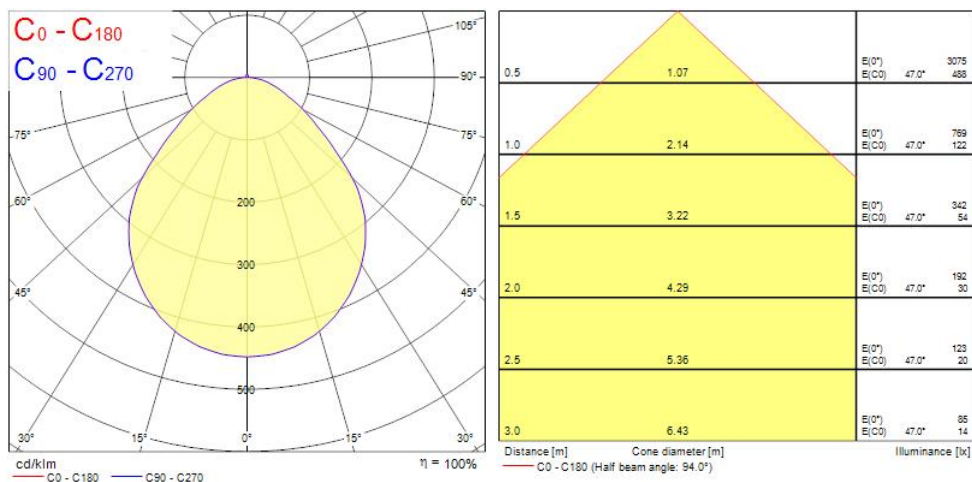

Concord

COLOSSAL 400mm 940 PRISM DIR+HAL WHITE DALI EM 2071159

Type ballast	LED constante stroom driver
Dimbaar	Yes
Kleur behuizing	RAL 9016 - Traffic white / Bezel
IP waarde	IP40/20
IK waarde	IK07
EAN code	5025768711598
Garantie	5 jaar
Kleurcode	940

Fotometrische gegevens