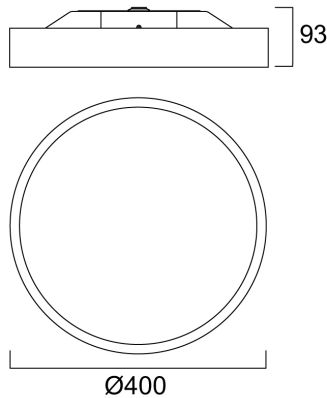

Concord

COLOSSAL 400mm 940 PRISM DIR+HAL WHITE DALI EM 2071159

Technische tekenings

Gegevenstabel

GENERAL DATA

Productnaam	COLOSSAL 400mm 940 PRISM DIR+HAL WHITE DALI EM
Technologie	LED (3 SDCM)
Lampvoet	N/A
Behuizing	Aluminium
Montage	Pendel
Algemene toepassing	Horeca, Kantoor
Omgevingstemperatuur (°C)	10°C...+25°C
ETIM klasse	EC002892
Garantie	5 jaar

OPTICAL DATA

Lumenstroom armatuur (lm)	1715
Efficiëntie armatuur lm/W	107
Kleurtemperatuur (K)	4000
Kleurcode	940