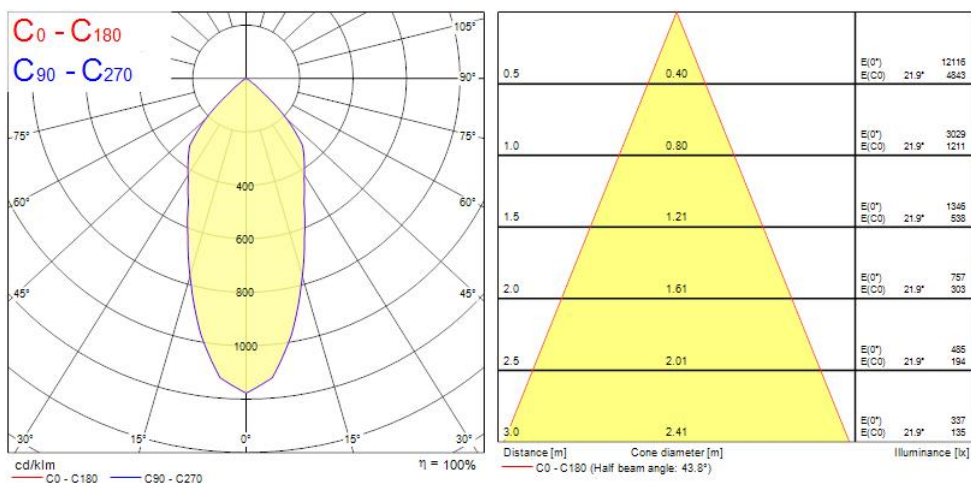

Concord

EXOSPOT 90 DUO HE RA90 3000K MB WHITE 2070054

Totaal energieverbruik (W)	50
Elektrische beschermingsklasse	Klasse II
Type ballast	Elektronische ballast
Montage ballast	Afstand
Dimbaar	Neen
Kleur behuizing	Wit
IP waarde	IP20
IK waarde	IK02
EAN code	5025768700547
Garantie	5 jaar

Fotometrische gegevens