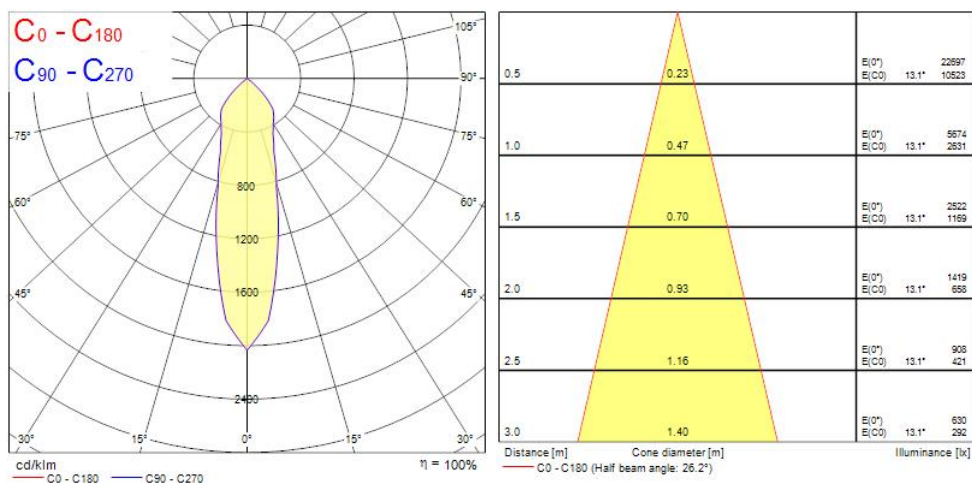

Concord

EXOSPOT 90 ADJUSTABLE HE RA90 4000K NB WHITE 2070038

Photobiological Risk Group	RG1
Totaal energieverbruik (W)	28
Elektrische beschermingsklasse	Klasse II
Type ballast	Elektronische ballast
Montage ballast	Afstand
Dimbaar	Neen
Kleur behuizing	Wit
IP waarde	IP20
IK waarde	IK02
EAN code	5025768700387
Garantie	5 jaar

Fotometrische gegevens