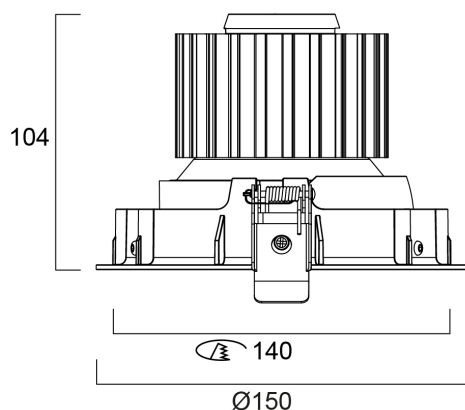

Concord

EXPOSPOT 90 ADJUSTABLE HE RA90 4000K NB WHITE 2070038

Technische tekenings

Gegevenstabel

GENERAL DATA

Productnaam	EXPOSPOT 90 ADJUSTABLE HE RA90 4000K NB WHITE
Technologie	LED
Behuizing	Aluminium
Montage	Plafondinbouw
Algemene toepassing	Horeca, Musea & Galeries, Retail
Werkings temperatuur (°)	25
ETIM klasse	EC001744
Garantie	5 jaar

OPTICAL DATA

Lumenstroom armatuur (lm)	2789
Efficiëntie armatuur lm/W	100
LOR (%)	100
Kleurtemperatuur (K)	4000
Lichtkleur	Neutraalwit