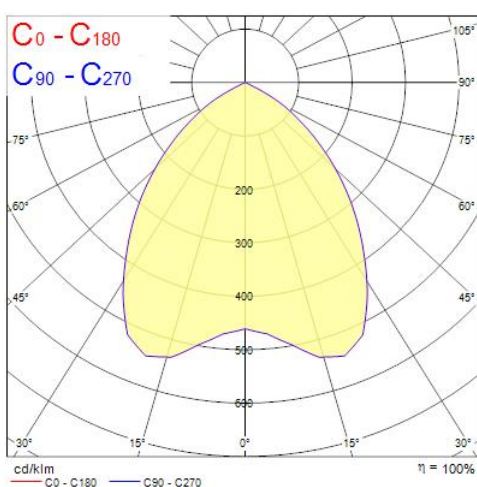

## Fotometrische gegevens

Distance [m]	Cone diameter [m]	E(0°) E(C0)	43.3°	Illuminance [lx]
0.5	0.94	3782	853	
1.0	1.88	946	213	
1.5	2.83	420	95	
2.0	3.77	236	53	
2.5	4.71	151	34	
3.0	5.65	105	24	

Distance [m] Cone diameter [m] Illuminance [lx]

— C0 - C180 (Half beam angle: 86.6°)

Distance [m]	Cone diameter [m]	E(0°) E(C0)	43.4°	Illuminance [lx]
0.5	0.95	315	71	
1.0	1.89	79	18	
1.5	2.84	35	8	
2.0	3.78	20	4	
2.5	4.73	13	3	
3.0	5.67	9	2	

Distance [m] Cone diameter [m] Illuminance [lx]