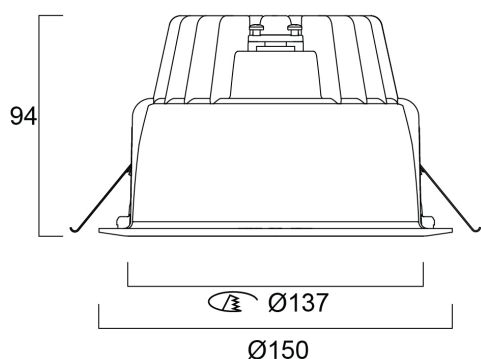

Concord

ASCENT 100 II ARCH 2000 4K STD EMG 120
2060536

Technische tekenings

Gegevenstabel

GENERAL DATA

Productnaam	ASCENT 100 II ARCH 2000 4K STD EMG 120
Technologie	LED
Behuizing	Aluminium
Montage	Plafondinbouw
Algemene toepassing	Horeca, Kantoor, Retail
Omgevingstemperatuur (°C)	0°C...+25°C
Werkingsstemperatuur (°)	25
ETIM klasse	EC001744
Garantie	5 jaar

OPTICAL DATA

Lumenstroom armatuur (lm)	2029
Efficiëntie armatuur lm/W	107
LOR (%)	100
Kleurtemperatuur (K)	4000
CRI (Ra)	80