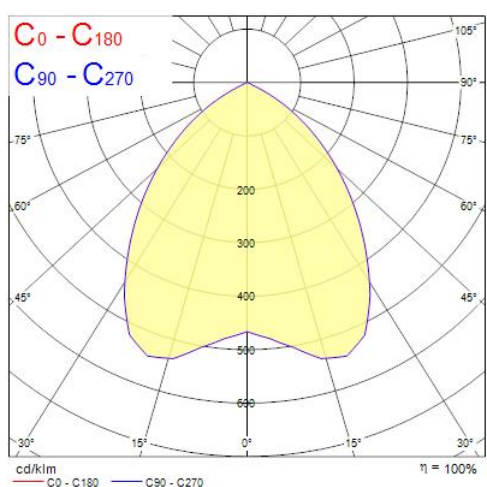

## Fotometrische gegevens

Distance [m]	Cone diameter [m]	E(0°) E(C0)	43.3°	Illuminance [lx]
0.5	0.94	3782	853	
1.0	1.88	946	213	
1.5	2.83	420	95	
2.0	3.77	236	53	
2.5	4.71	151	34	
3.0	5.65	105	24	

Distance [m] Cone diameter [m] Illuminance [lx]

— C0 - C180 (Half beam angle: 86.6°)

Distance [m]	Cone diameter [m]	E(0°) E(C0)	43.4°	Illuminance [lx]
0.5	0.95	315	71	
1.0	1.89	79	18	
1.5	2.84	35	8	
2.0	3.78	20	4	
2.5	4.73	13	3	
3.0	5.67	9	2	

Distance [m] Cone diameter [m] Illuminance [lx]