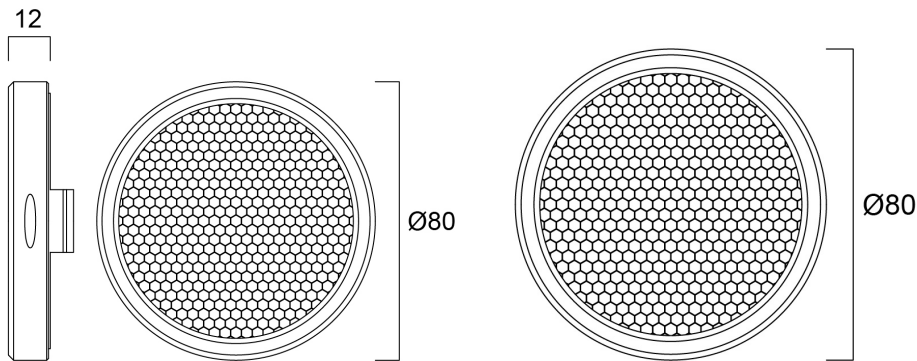

Concord

BEACON LED MUSE II HONEYCOMB BLACK 2059761

Technische tekenings

Gegevenstabel

GENERAL DATA

Productnaam	BEACON LED MUSE II HONEYCOMB BLACK
Technologie	Toebehoren
Type	N/A
Algemene toepassing	Musea & Galeries, Retail
ETIM klasse	EC002558
E-nummer FI	4274088
Garantie	5 jaar

ELECTRICAL DATA

Elektrische beschermingsklasse	Klasse 0
Voorschakelapparaat vereist	No

PHYSICAL DATA

IP waarde	IP00
Gewicht (kg)	0.025