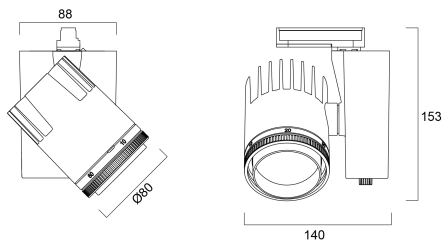

Concord

BEACON LED MUSE II 97CRI 3000K L3 ON-BOARD DIM BLACK 2059744

0.5	0.52	E(0°) E(C0)	27.4°	6160 2182
1.0	1.04	E(0°) E(C0)	27.4°	1540 546
1.5	1.56	E(0°) E(C0)	27.4°	684 242
2.0	2.07	E(0°) E(C0)	27.4°	385 138
2.5	2.59	E(0°) E(C0)	27.4°	246 87
3.0	3.11	E(0°) E(C0)	27.4°	171 61

Distance [m]   Cone diameter [m]   Illuminance [lx]
C0 - C180 (Half beam angle: 54.8°)

Technische tekenings

Gegevenstabel

GENERAL DATA

Productnaam	BEACON LED MUSE II 97CRI 3000K L3 ON-BOARD DIM BLACK
Technologie	LED
Behuizing	Aluminium
Montage	Railmontage
Algemene toepassing	Musea & Galeries
Werkingstemperatuur (°)	25
ETIM klasse	EC001744
E-nummer FI	4280892
Garantie	5 jaar