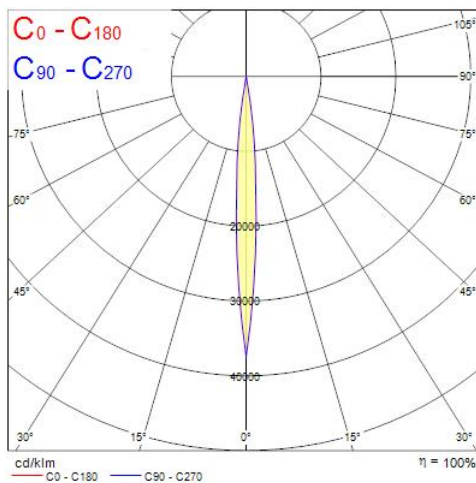

Concord

BEACON LED MUSE II 97CRI 3000K L3 ON-BOARD DIM BLACK 2059744

CRI (Ra)	97
Initiële kleurvariatie (SDCM)	3
Photobiological Risk Group	RG1
Totaal energieverbruik (W)	21
Spanning (V)	240
Elektrische beschermingsklasse	Klasse II
Dimbaar	Yes
Kleur behuizing	RAL 9005 - Jet black
IP waarde	IP20
IK waarde	IK02
EAN code	5025768597444
Garantie	5 jaar

Fotometrische gegevens

Distance [m]	Cone diameter [m]	$E(0^\circ)$ $E(C0)$	$E(0^\circ)$ $E(C0)$	4.0°	32323 41860
0.5	0.07	$E(0^\circ)$ $E(C0)$	$E(0^\circ)$ $E(C0)$	4.0°	32323 41860
1.0	0.14	$E(0^\circ)$ $E(C0)$	$E(0^\circ)$ $E(C0)$	4.0°	20706 10465
1.5	0.21	$E(0^\circ)$ $E(C0)$	$E(0^\circ)$ $E(C0)$	4.0°	9203 4651
2.0	0.28	$E(0^\circ)$ $E(C0)$	$E(0^\circ)$ $E(C0)$	4.0°	5176 2616
2.5	0.35	$E(0^\circ)$ $E(C0)$	$E(0^\circ)$ $E(C0)$	4.0°	3313 1674
3.0	0.42	$E(0^\circ)$ $E(C0)$	$E(0^\circ)$ $E(C0)$	4.0°	2301 1163

Distance [m] Cone diameter [m] Illuminance [lx]
C0 - C180 (Half beam angle: 8.0°)