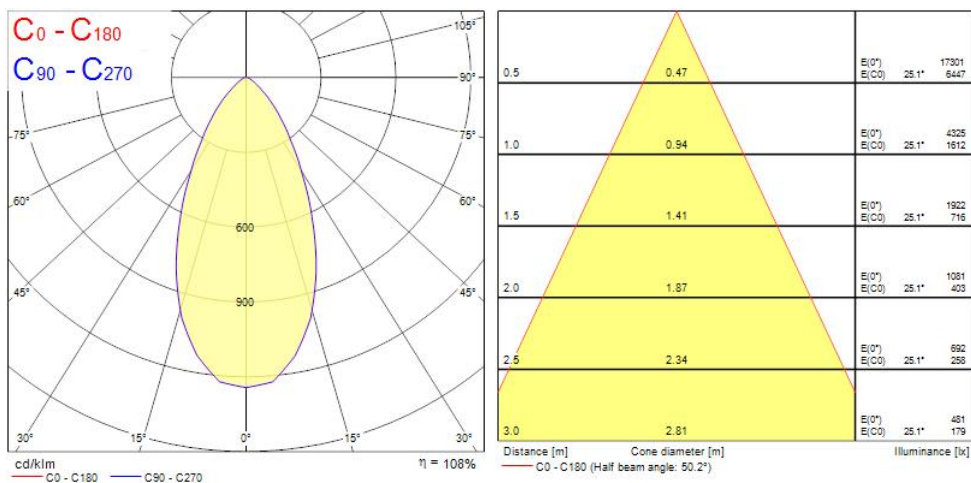

Concord

BEACON XL 85CRI 3K WIDE BEAM L3 BLACK 2059716

CRI (Ra)	85
Kleurafwijking in de tijd	3
Bundel breedte (#)	50
Photobiological Risk Group	RG1
Totaal energieverbruik (W)	33
Spanning (V)	240
Elektrische beschermingsklasse	Klasse II
Type ballast	Elektronische ballast
Kleur behuizing	Zwart
IP waarde	IP20
IK waarde	IK02
EAN code	5025768597161
Garantie	5 jaar

Fotometrische gegevens