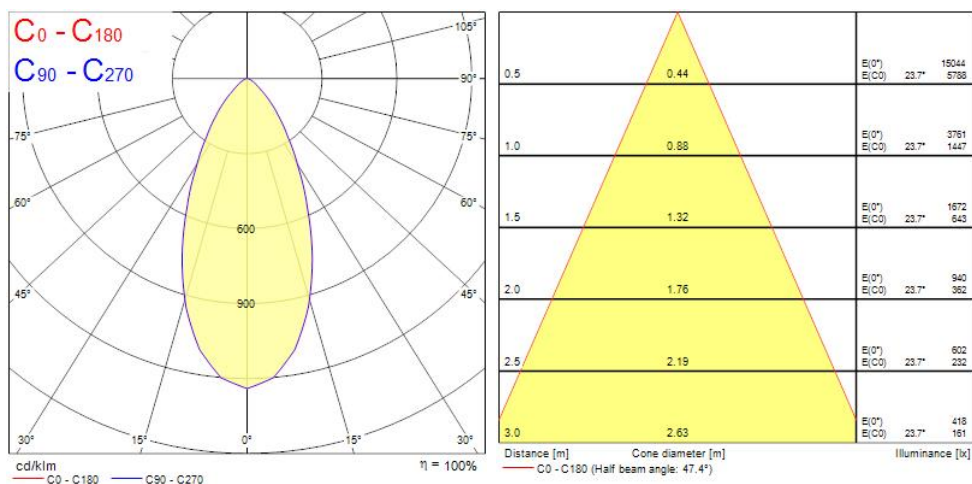

Concord

BEACON XL 93CRI 4K WIDE BEAM L3 ON-BOARD DIM BLACK 2059708

Lichtkleur	Neutraalwit
CRI (Ra)	93
Kleurafwijking in de tijd	3
Bundel breedte (#)	50
Photobiological Risk Group	RG1
Totaal energieverbruik (W)	33
Spanning (V)	240
Elektrische beschermingsklasse	Klasse II
Type ballast	Elektronische ballast
Minimum dimniveau (%)	99
Kleur behuizing	Zwart
IP waarde	IP20
IK waarde	IK02
EAN code	5025768597086
Garantie	5 jaar

Fotometrische gegevens