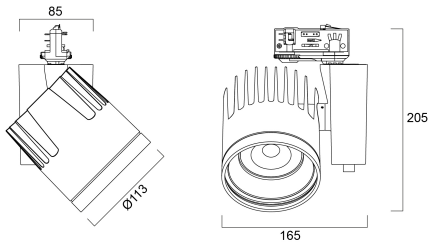

Concord

BEACON XL 93CRI 4K WIDE BEAM L3 ON-BOARD DIM BLACK 2059708

Technische tekenings

Gegevenstabel

GENERAL DATA

Productnaam	BEACON XL 93CRI 4K WIDE BEAM L3 ON-BOARD DIM BLACK
Technologie	LED
Behuizing	Aluminium
Montage	Railmontage
Omgeving	Binnen
Algemene toepassing	Musea & Galeries, Retail
Werkings temperatuur (°)	25
ETIM klasse	EC001744
E-nummer FI	4280868
Garantie	5 jaar

OPTICAL DATA

Lumenstroom armatuur (lm)	3033
Efficiëntie armatuur lm/W	92
LOR (%)	100
Kleurtemperatuur (K)	4000
Lichtkleur	Neutraalwit
CRI (Ra)	93
Kleurafwijking in de tijd	3
Instelbare kleurkwaliteit	Nee