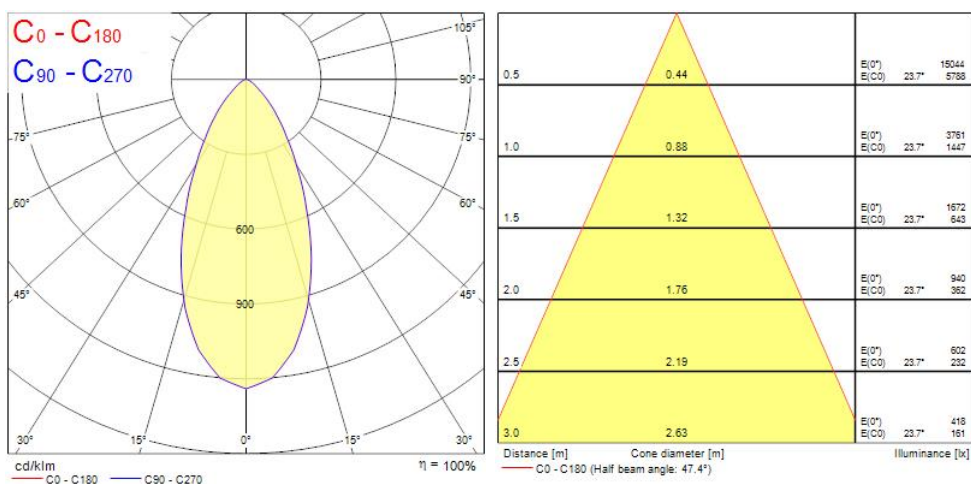

Concord

BEACON XL 93CRI 4K WIDE BEAM L3 BLACK 2059706

Kleurafwijking in de tijd	3
Bundel breedte (#)	50
Photobiological Risk Group	RG1
Totaal energieverbruik (W)	33
Spanning (V)	240
Elektrische beschermingsklasse	Klasse II
Type ballast	Elektronische ballast
Kleur behuizing	Zwart
IP waarde	IP20
IK waarde	IK02
EAN code	5025768597062
Garantie	5 jaar

Fotometrische gegevens