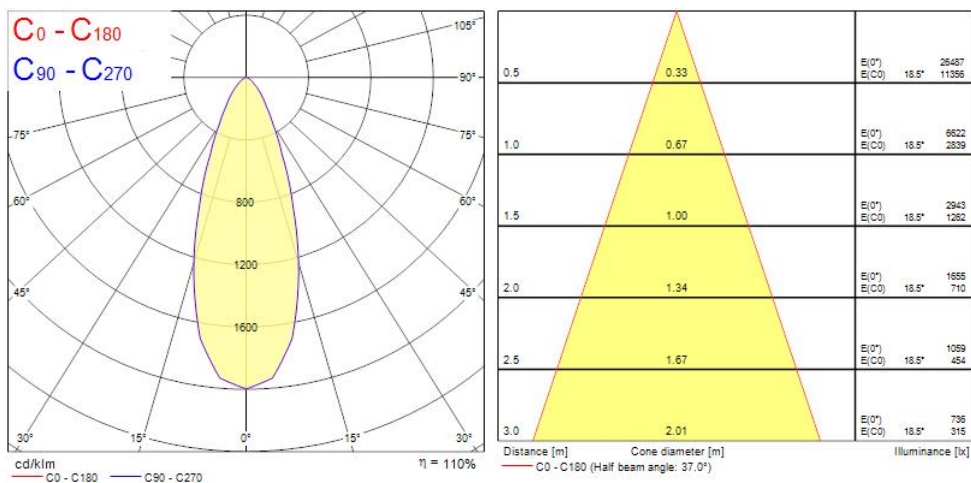

Concord

BEACON XL 93CRI 4K MEDIUM BEAM L3 ON-BOARD DIM BLACK 2059702

Kleurafwijking in de tijd	3
Bundel breedte (#)	34
Photobiological Risk Group	RG1
Totaal energieverbruik (W)	33
Spanning (V)	240
Elektrische beschermingsklasse	Klasse II
Type ballast	Elektronische ballast
Minimum dimniveau (%)	99
Kleur behuizing	Zwart
IP waarde	IP20
IK waarde	IK02
EAN code	5025768597024
Garantie	5 jaar

Fotometrische gegevens