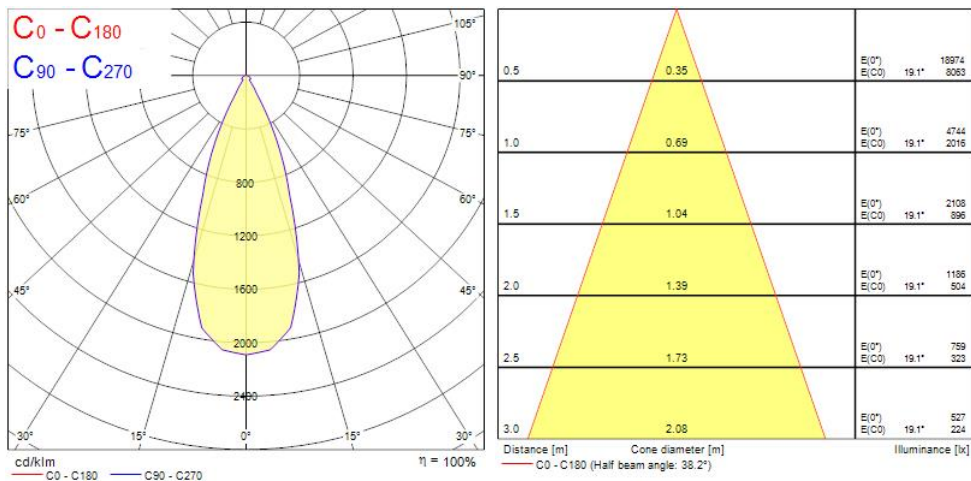

Concord

BEACON 85CRI 3K MEDIUM BEAM L3 TRAILING EDGE BLACK 2059666

Kleurtemperatuur (K)	3000
Lichtkleur	Warmwit
CRI (Ra)	85
Kleurafwijking in de tijd	3
Bundel breedte (#)	38
Photobiological Risk Group	RG1
Totaal energieverbruik (W)	21
Spanning (V)	240
Elektrische beschermingsklasse	Klasse II
Type ballast	Elektronische ballast
Minimum dimniveau (%)	97
Kleur behuizing	Zwart
IP waarde	IP20
IK waarde	IK02
EAN code	5025768596669
Garantie	5 jaar

Fotometrische gegevens