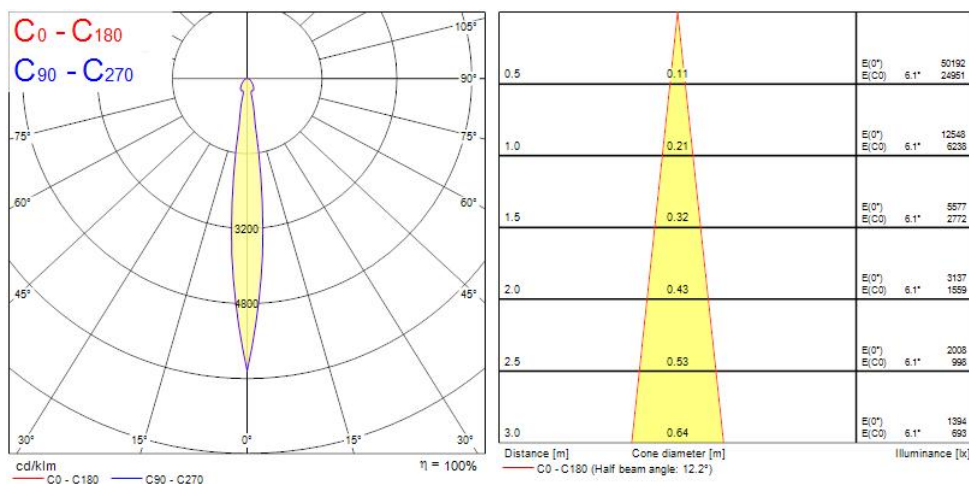

Concord

BEACON 85CRI 3K NARROW BEAM L3 TRAILING EDGE WHITE 2059665

Lichtkleur	Warmwit
CRI (Ra)	85
Kleurafwijking in de tijd	3
Bundel breedte (#)	12
Photobiological Risk Group	RG1
Totaal energieverbruik (W)	21
Spanning (V)	240
Elektrische beschermingsklasse	Klasse II
Type ballast	Elektronische ballast
Minimum dimniveau (%)	97
Kleur behuizing	Wit
IP waarde	IP20
IK waarde	IK02
EAN code	5025768596652
Garantie	5 jaar

Fotometrische gegevens

Technische tekenings