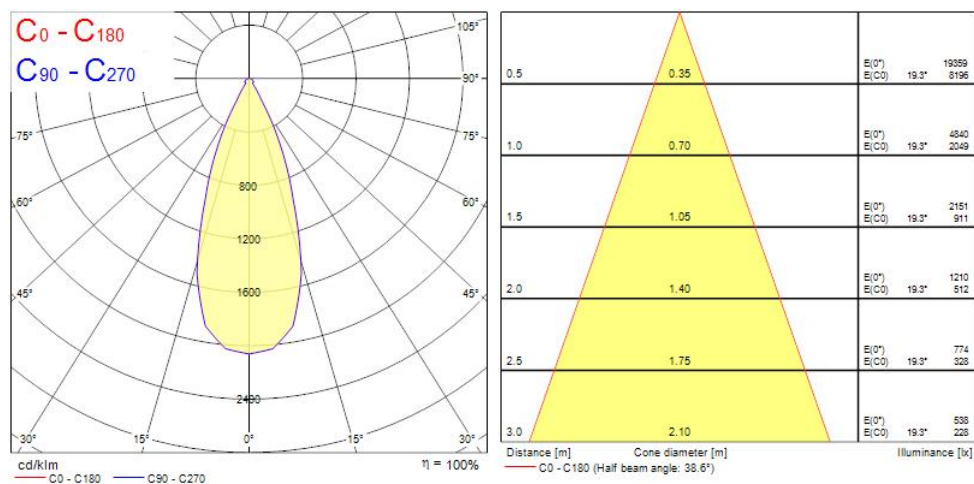

Concord

BEACON 85CRI 4K MEDIUM BEAM L1 TRAILING EDGE WHITE 2059661

LOR (%)	100
Kleurtemperatuur (K)	4000
Lichtkleur	Neutraalwit
CRI (Ra)	85
Kleurafwijking in de tijd	3
Bundel breedte (#)	38
Photobiological Risk Group	RG1
Totaal energieverbruik (W)	21
Spanning (V)	240
Elektrische beschermingsklasse	Klasse II
Type ballast	Elektronische ballast
Minimum dimniveau (%)	97
Kleur behuizing	Wit
IP waarde	IP20
IK waarde	IK02
EAN code	5025768596614
Garantie	5 jaar

Fotometrische gegevens