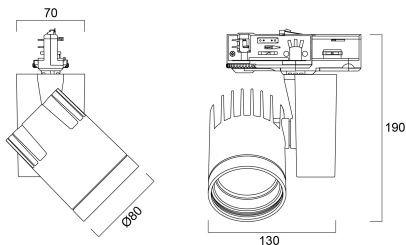

Concord

BEACON 93CRI 4K WIDE BEAM L3+DALI WHITE 2059651

Technische tekenings

Gegevenstabel

GENERAL DATA

Productnaam	BEACON 93CRI 4K WIDE BEAM L3+DALI WHITE
Technologie	LED
Behuizing	Aluminium
Montage	Railmontage
Omgeving	Binnen
Algemene toepassing	Musea & Galleries, Retail
Werkings temperatuur (°)	25
ETIM klasse	EC001744
Garantie	5 jaar

OPTICAL DATA

Lumenstroom armatuur (lm)	1853
Efficiëntie armatuur lm/W	88
LOR (%)	100
Kleurtemperatuur (K)	4000
Lichtkleur	Neutraalwit
CRI (Ra)	93
Kleurafwijking in de tijd	3
Instelbare kleurkwaliteit	Nee
Bundel breedte (#)	55
Photobiological Risk Group	RG1