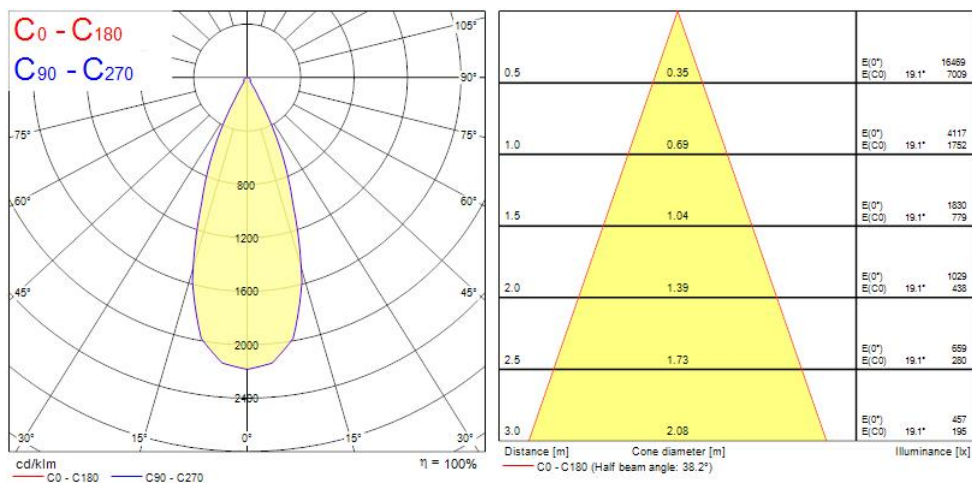

Concord

BEACON 93CRI 4K MEDIUM BEAM L3 ON-BOARD DIM BLACK 2059642

CRI (Ra)	93
Kleurafwijking in de tijd	3
Bundel breedte (#)	38
Photobiological Risk Group	RG1
Totaal energieverbruik (W)	21
Spanning (V)	240
Elektrische beschermingsklasse	Klasse II
Type ballast	Elektronische ballast
Minimum dimniveau (%)	95
Kleur behuizing	Zwart
IP waarde	IP20
IK waarde	IK02
EAN code	5025768596423
Garantie	5 jaar

Fotometrische gegevens