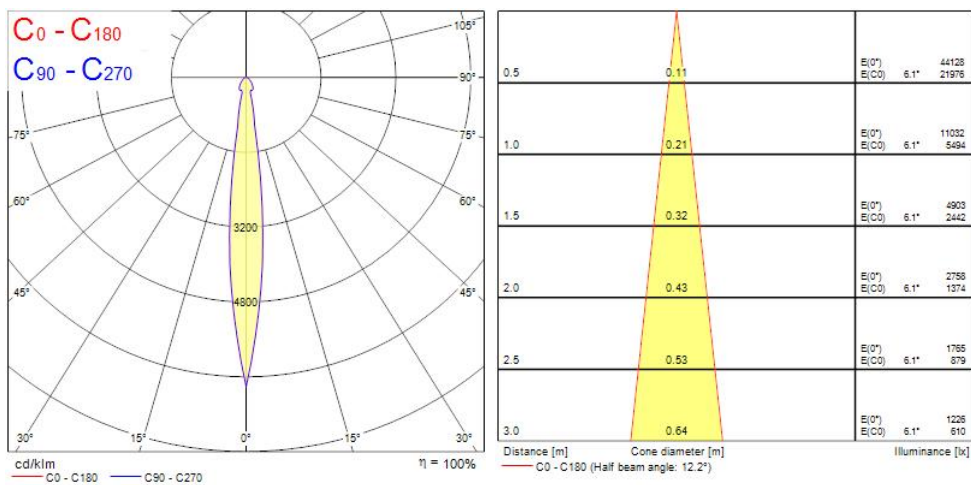

Concord

BEACON 93CRI 4K NARROW BEAM L3 ON-BOARD DIM BLACK 2059636

CRI (Ra)	93
Kleurafwijking in de tijd	3
Bundel breedte (#)	12
Photobiological Risk Group	RG1
Totaal energieverbruik (W)	21
Spanning (V)	240
Elektrische beschermingsklasse	Klasse II
Type ballast	Elektronische ballast
Minimum dimniveau (%)	95
Kleur behuizing	Zwart
IP waarde	IP20
IK waarde	IK02
EAN code	5025768596362
Garantie	5 jaar

Fotometrische gegevens