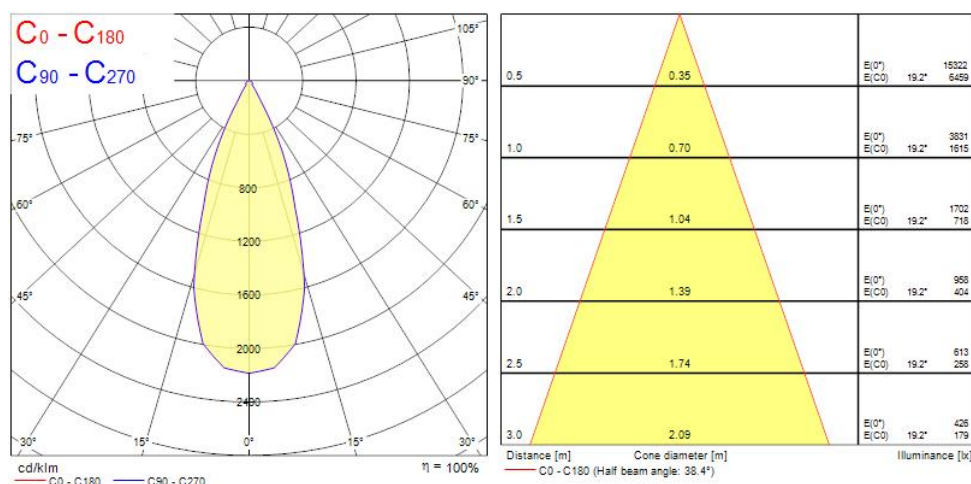

Concord

BEACON 93CRI 3K MEDIUM BEAM L3 ON-BOARD DIM BLACK 2059624

Lichtkleur	Warmwit
CRI (Ra)	93
Kleurafwijking in de tijd	3
Bundel breedte (#)	38
Photobiological Risk Group	RG1
Totaal energieverbruik (W)	21
Spanning (V)	240
Elektrische beschermingsklasse	Klasse II
Type ballast	Elektronische ballast
Minimum dimniveau (%)	95
Kleur behuizing	Zwart
IP waarde	IP20
IK waarde	IK02
EAN code	5025768596249
Garantie	5 jaar

Fotometrische gegevens