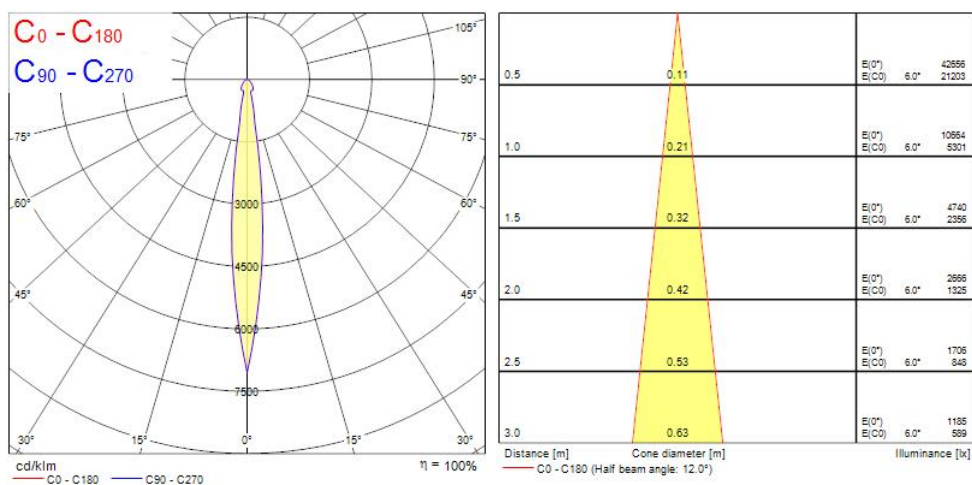

Concord

BEACON 93CRI 3K NARROW BEAM L3 TRAILING EDGE BLACK 2059616

CRI (Ra)	93
Kleurafwijking in de tijd	3
Bundel breedte (#)	12
Photobiological Risk Group	RG1
Totaal energieverbruik (W)	21
Spanning (V)	240
Elektrische beschermingsklasse	Klasse II
Type ballast	Elektronische ballast
Minimum dimniveau (%)	97
Kleur behuizing	Zwart
IP waarde	IP20
IK waarde	IK02
EAN code	5025768596164
Garantie	5 jaar

Fotometrische gegevens