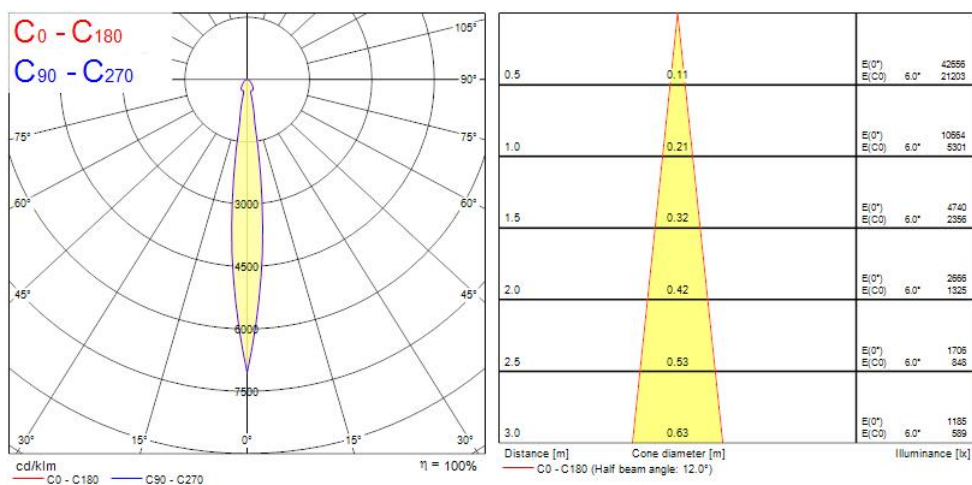

Concord

BEACON 93CRI 3K NARROW BEAM L1 TRAILING EDGE BLACK 2059580

CRI (Ra)	93
Kleurafwijking in de tijd	3
Bundel breedte (#)	12
Photobiological Risk Group	RG1
Totaal energieverbruik (W)	21
Spanning (V)	240
Elektrische beschermingsklasse	Klasse II
Type ballast	Elektronische ballast
Minimum dimniveau (%)	97
Kleur behuizing	Zwart
IP waarde	IP20
IK waarde	IK02
EAN code	5025768595808
Garantie	5 jaar

Fotometrische gegevens