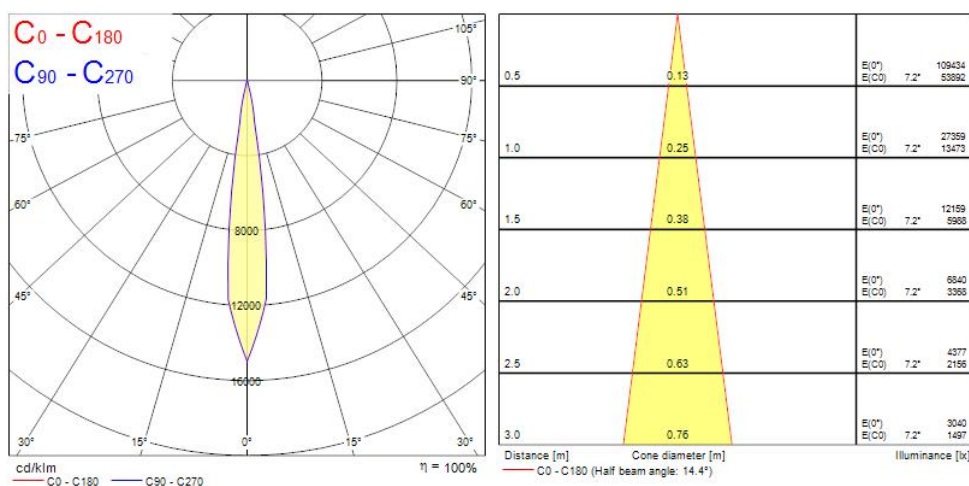

Concord

BEACON XL ACCENT 97CRI 4K NARROW BEAM L3 ON-BOARD DIM WHITE

Lichtkleur	Neutraalwit
CRI (Ra)	97
Kleurafwijking in de tijd	3
Bundel breedte (#)	14
Photobiological Risk Group	RG1
Totaal energieverbruik (W)	33
Spanning (V)	240
Elektrische beschermingsklasse	Klasse II
Type ballast	Elektronische ballast
Minimum dimniveau (%)	99
Kleur behuizing	Wit
IP waarde	IP20
IK waarde	IK02
EAN code	5025768595778
Garantie	5 jaar

Fotometrische gegevens