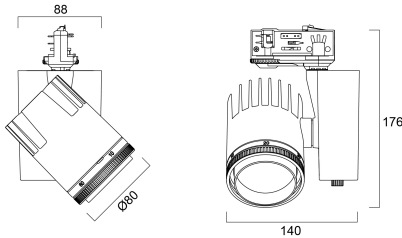

Concord

BEACON ACCENT 97CRI 3K NARROW BEAM L1 ON-BOARD DIM WHITE 2059545

Technische tekenings

Gegevenstabel

GENERAL DATA

Productnaam	BEACON ACCENT 97CRI 3K NARROW BEAM L1 ON-BOARD DIM WHITE
Technologie	LED
Behuizing	Aluminium
Montage	Railmontage
Omgeving	Binnen
Algemene toepassing	Musea & Galeries, Retail
Werkings temperatuur (°)	25
ETIM klasse	EC001744
Garantie	5 jaar

OPTICAL DATA

Lumenstroom armatuur (lm)	503
Efficiëntie armatuur lm/W	24
LOR (%)	100
Kleurtemperatuur (K)	3000
Lichtkleur	Warmwit
CRI (Ra)	97
Kleurafwijking in de tijd	3
Instelbare kleurkwaliteit	Nee
Bundel breedte (#)	10