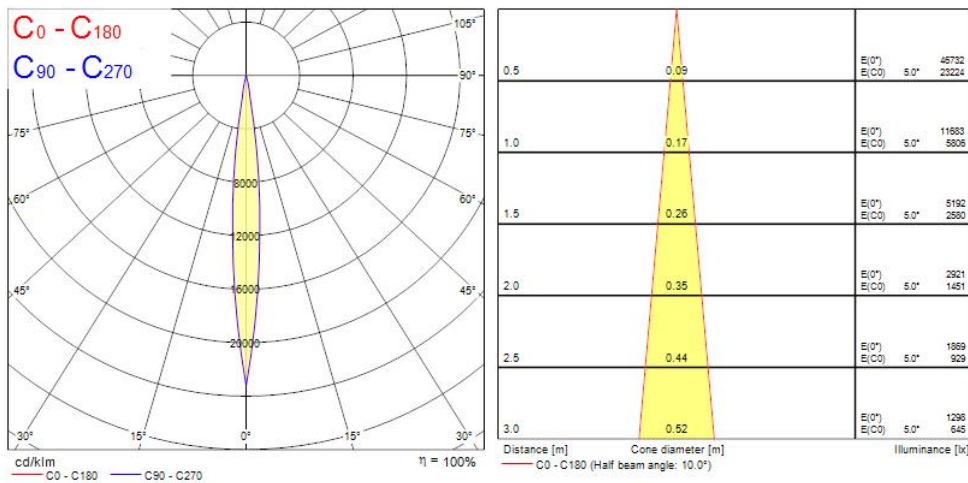

Concord

BEACON ACCENT 97CRI 3K NARROW BEAM L1 ON-BOARD DIM WHITE 2059545

LOR (%)	100
Kleurtemperatuur (K)	3000
Lichtkleur	Warmwit
CRI (Ra)	97
Kleurafwijking in de tijd	3
Bundel breedte (#)	10
Photobiological Risk Group	RG1
Totaal energieverbruik (W)	21
Spanning (V)	240
Elektrische beschermingsklasse	Klasse II
Type ballast	Elektronische ballast
Minimum dimniveau (%)	95
Kleur behuizing	Wit
IP waarde	IP20
IK waarde	IK02
EAN code	5025768595457
Garantie	5 jaar

Fotometrische gegevens