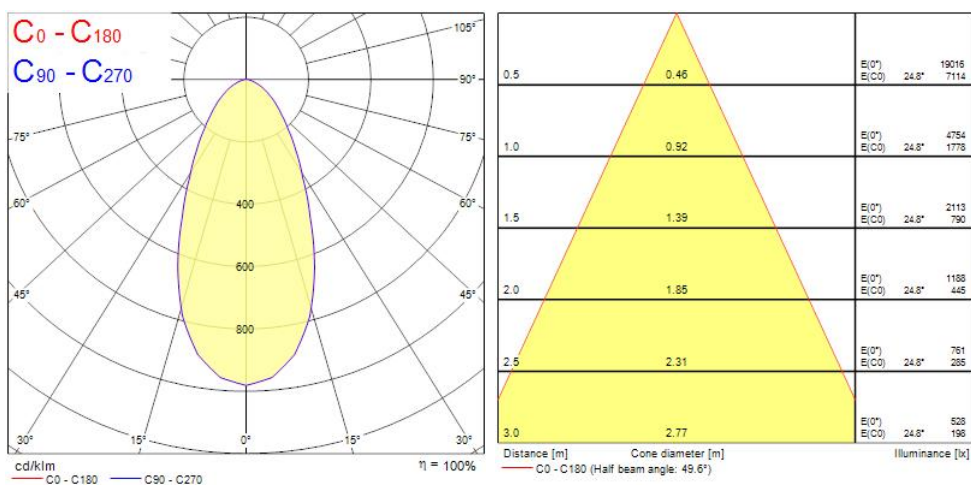

Concord

BEACON XXL MB HO 4K L3 WHT 2059314

Lichtkleur	Neutraalwit
CRI (Ra)	85
Kleurafwijking in de tijd	3
Bundel breedte (#)	50
Photobiological Risk Group	RG1
Totaal energieverbruik (W)	48
Spanning (V)	240
Elektrische beschermingsklasse	Klasse I
Type ballast	Elektronische ballast
Kleur behuizing	Wit
IP waarde	IP20
EAN code	5025768593149
Garantie	5 jaar

Fotometrische gegevens