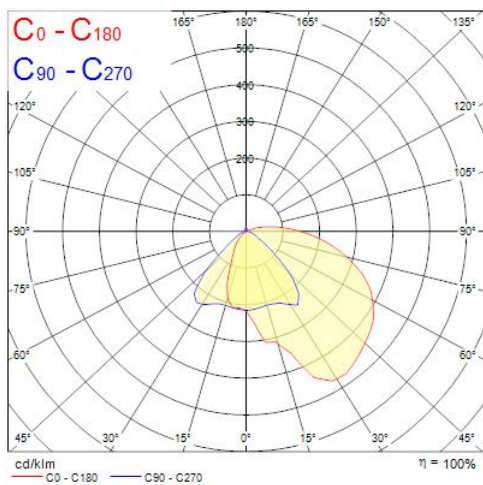

Concord

BEACON WW LED DALI 3K L3 BLK 2059073

Kleurtemperatuur (K)	3000
Lichtkleur	Warmwit
CRI (Ra)	93
Kleurafwijking in de tijd	3
Photobiological Risk Group	RG1
Totaal energieverbruik (W)	48
Spanning (V)	240
Elektrische beschermingsklasse	Klasse I
Type ballast	Elektronische ballast
Minimum dimniveau (%)	99
Kleur behuizing	Zwart
IP waarde	IP20
EAN code	5025768590735
Garantie	5 jaar

Fotometrische gegevens