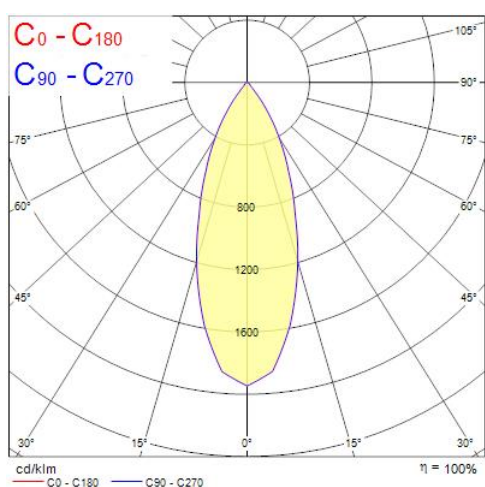

MYRIAD DECO HOUSING FLOOD 3000K PHDM EM BLACK REF 2058023

Minimum dimniveau (%)	10
Kleur behuizing	Zwart
IP waarde	IP20
IK waarde	IK02
EAN code	5025768580231
Garantie	5 jaar

Fotometrische gegevens