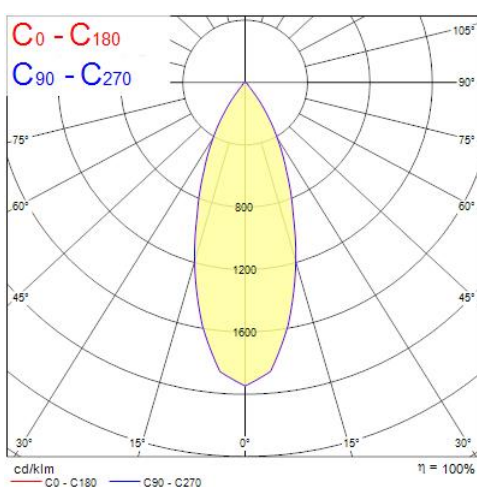

MYRIAD DECO HOUSING FLOOD 3000K PHDM EM BLACK REF 2058023

Minimum dimniveau (%)	10
Kleur behuizing	Zwart
IP waarde	IP20
IK waarde	IK02
EAN code	5025768580231
Garantie	5 jaar

Fotometrische gegevens