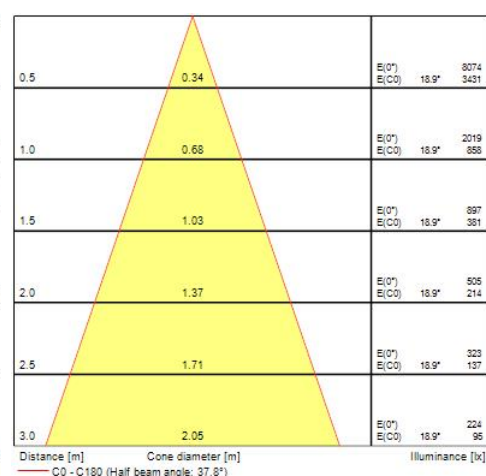

MYRIAD DECO HOUSING FLOOD 3000K PHDM EM BLACK REF 2058023

Minimum dimniveau (%)	10
Kleur behuizing	Zwart
IP waarde	IP20
IK waarde	IK02
EAN code	5025768580231
Garantie	5 jaar

Fotometrische gegevens